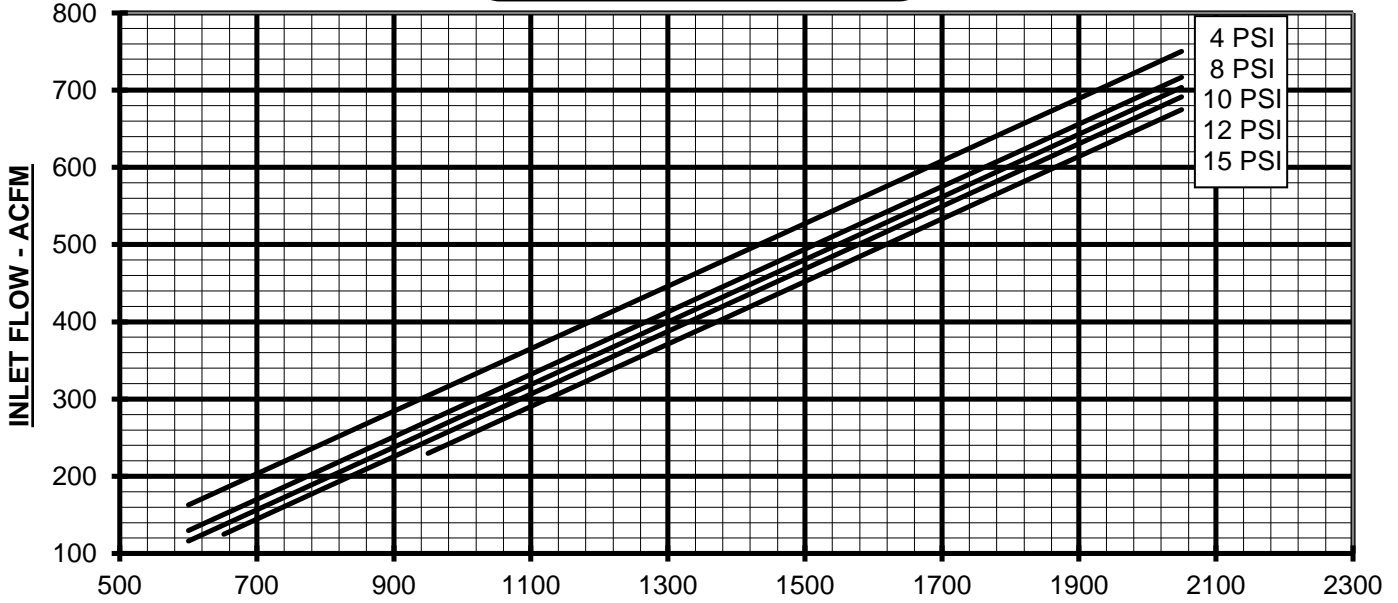

SINCE 1854

**PRESSURE PERFORMANCE**  
**FRAME 76 U-RAI**  
 MAX. PRESSURE RISE = 15 PSI  
 MAX. SPEED = 2050 RPM

PERFORMANCE BASED ON AIR,  
INLET AT 14.7 PSIA & 68°F  
CURVES GENERATED: DEC-2004

**INDUSTRIAL EQUIPMENT • MAJOR STOCKING DISTRIBUTOR**  
**ENGINEERING • SALES • SERVICE • PARTS**  
 242 POPLAR STREET • P.O. BOX 8053 • TOLEDO, OH 43605 • (419) 691-3571 • FAX (419) 691-1928  
 5091 WEST 164TH STREET • CLEVELAND, OHIO 44142 • (216) 265-0666 • FAX (216) 265-0667  
 1-800-882-1992 (OHIO TOLL FREE) 1-855-691-0621 (MICHIGAN TOLL FREE)  
 www.tomlinequip.com