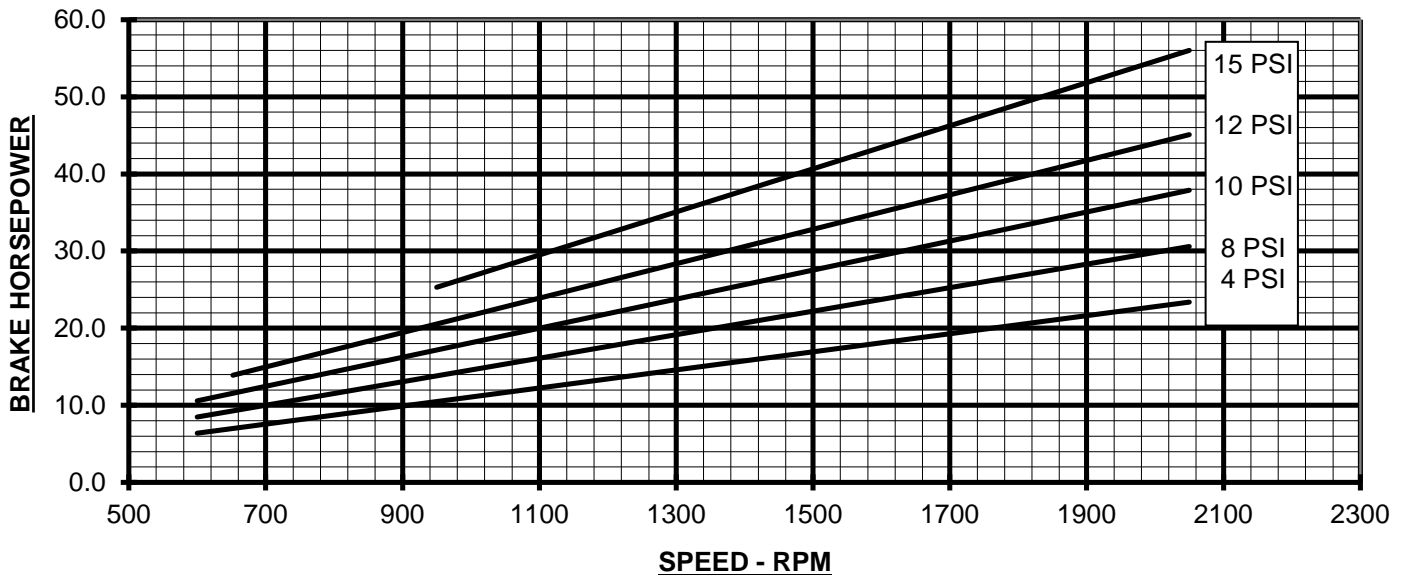

SINCE 1854

**PRESSURE PERFORMANCE**  
**FRAME 76 U-RAI**  
 MAX. PRESSURE RISE = 15 PSI  
 MAX. SPEED = 2050 RPM

PERFORMANCE BASED ON AIR,  
INLET AT 14.7 PSIA & 68°F  
CURVES GENERATED: DEC-2004

**INDUSTRIAL EQUIPMENT • MAJOR STOCKING DISTRIBUTOR**  
**ENGINEERING • SALES • SERVICE • PARTS**  
 242 POPLAR STREET • P.O. BOX 8053 • TOLEDO, OH 43605 • (419) 691-3571 • FAX (419) 691-1928  
 5091 WEST 164TH STREET • CLEVELAND, OHIO 44142 • (216) 265-0666 • FAX (216) 265-0667  
 1-800-882-1992 (OHIO TOLL FREE) 1-855-691-0621 (MICHIGAN TOLL FREE)  
 www.tomlinequip.com