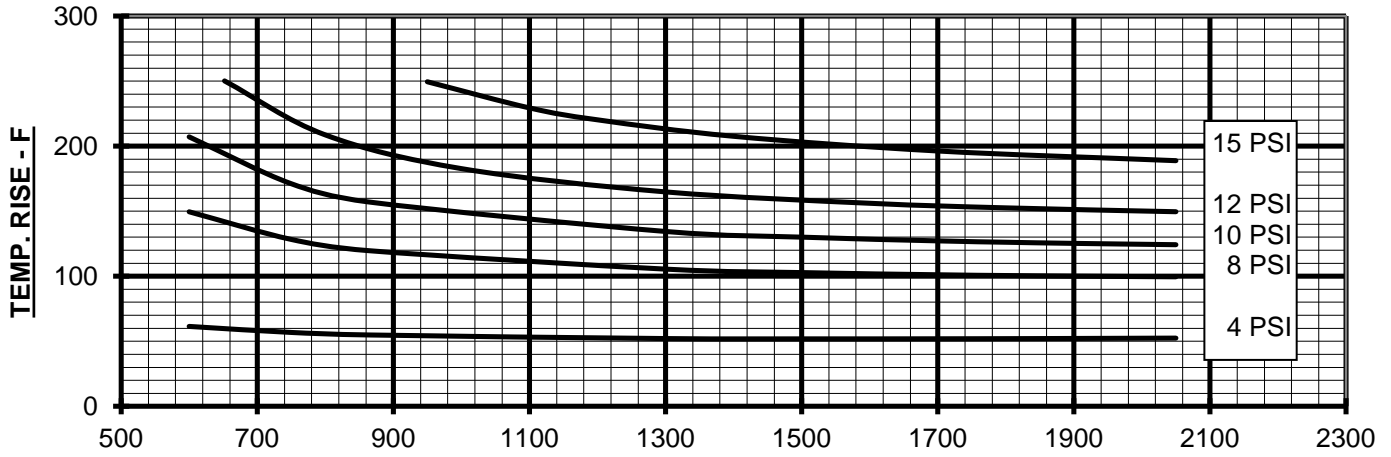

SINCE 1854

**PRESSURE PERFORMANCE**  
**FRAME 76 U-RAI**  
 MAX. PRESSURE RISE = 15 PSI  
 MAX. SPEED = 2050 RPM

PERFORMANCE BASED ON AIR,  
INLET AT 14.7 PSIA & 68°F  
CURVES GENERATED: DEC-2004

**INDUSTRIAL EQUIPMENT • MAJOR STOCKING DISTRIBUTOR**  
**ENGINEERING • SALES • SERVICE • PARTS**  
 242 POPLAR STREET • P.O. BOX 8053 • TOLEDO, OH 43605 • (419) 691-3571 • FAX (419) 691-1928  
 5091 WEST 164TH STREET • CLEVELAND, OHIO 44142 • (216) 265-0666 • FAX (216) 265-0667  
 1-800-882-1992 (OHIO TOLL FREE) 1-855-691-0621 (MICHIGAN TOLL FREE)  
 www.tomlinequip.com