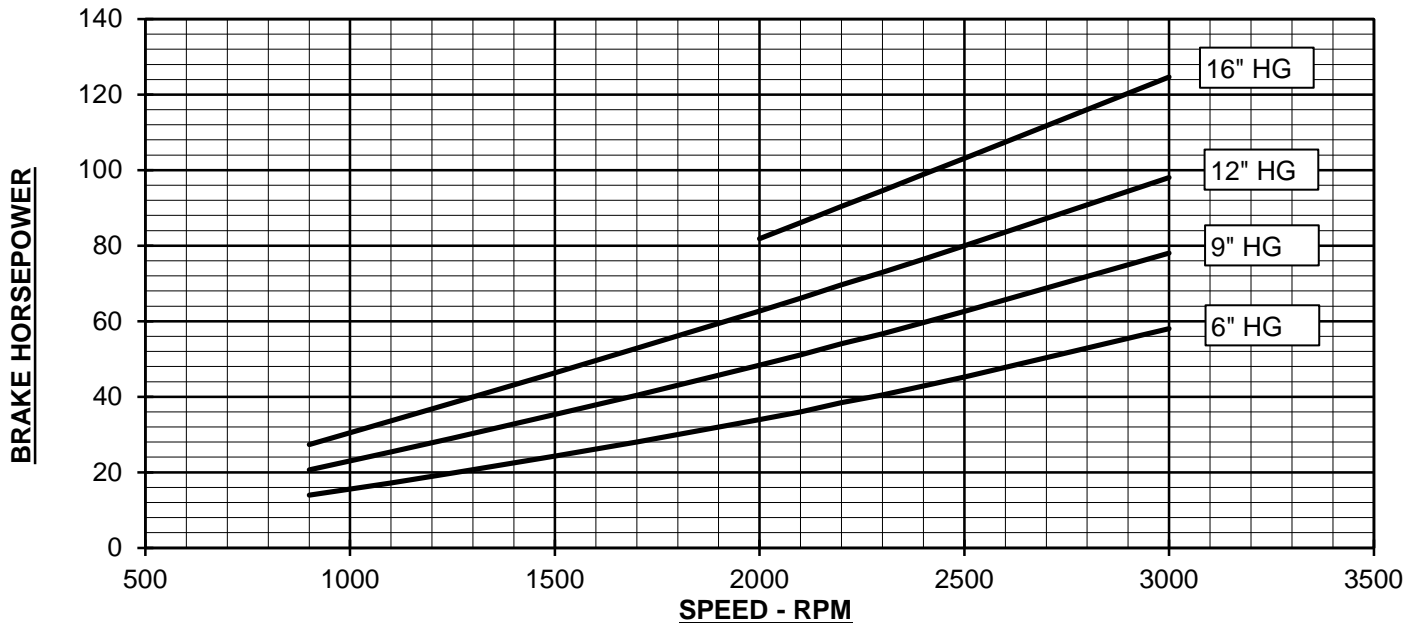

VACUUM PERFORMANCE
624 RAM/RAM-J Blower
 MAX. VACUUM = 16" HG
 MAX. SPEED = 3000 RPM
 MAX FREE AIR = 3552 CFM

PERFORMANCE BASED ON AIR
 INLET TEMPERATURE = 68° F
 DISCHARGE PRESSURE = 30" HGA
 CURVES GENERATED: AUG-1998