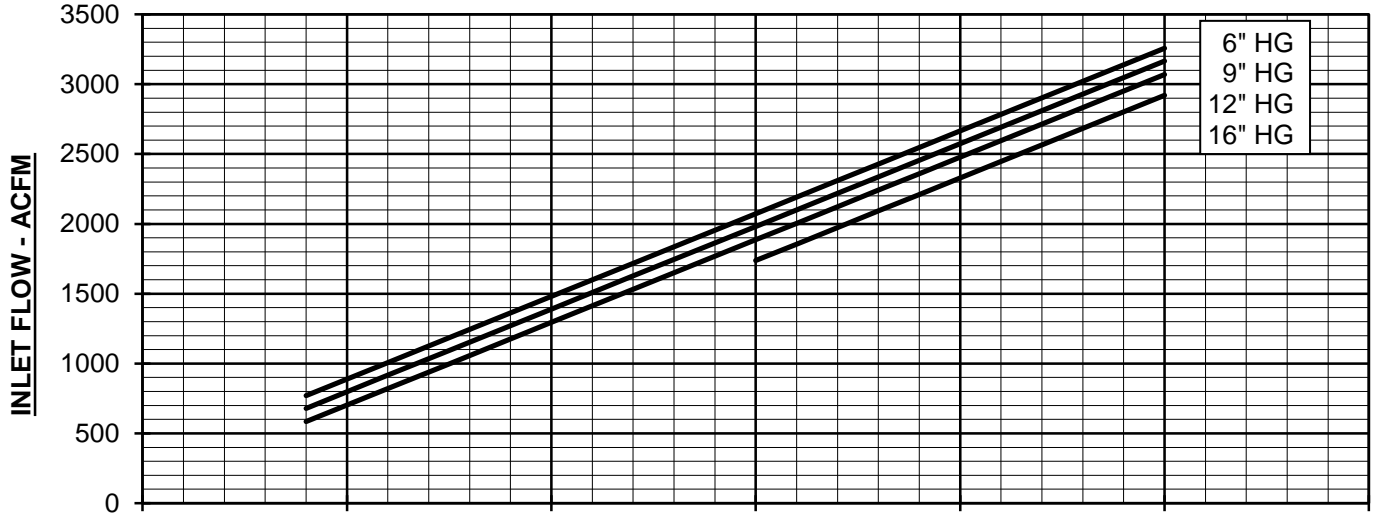

VACUUM PERFORMANCE
624 RAM/RAM-J Blower
 MAX. VACUUM = 16" HG
 MAX. SPEED = 3000 RPM
 MAX FREE AIR = 3552 CFM

PERFORMANCE BASED ON AIR
 INLET TEMPERATURE = 68° F
 DISCHARGE PRESSURE = 30" HGA
 CURVES GENERATED: AUG-1998