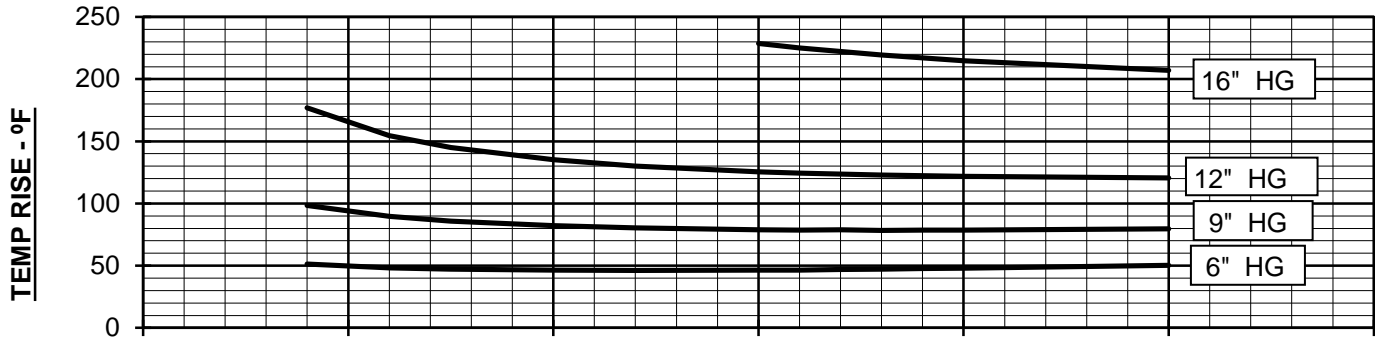

VACUUM PERFORMANCE
624 RAM/RAM-J Blower
 MAX. VACUUM = 16" HG
 MAX. SPEED = 3000 RPM
 MAX FREE AIR = 3552 CFM

PERFORMANCE BASED ON AIR
 INLET TEMPERATURE = 68° F
 DISCHARGE PRESSURE = 30" HGA
 CURVES GENERATED: AUG-1998