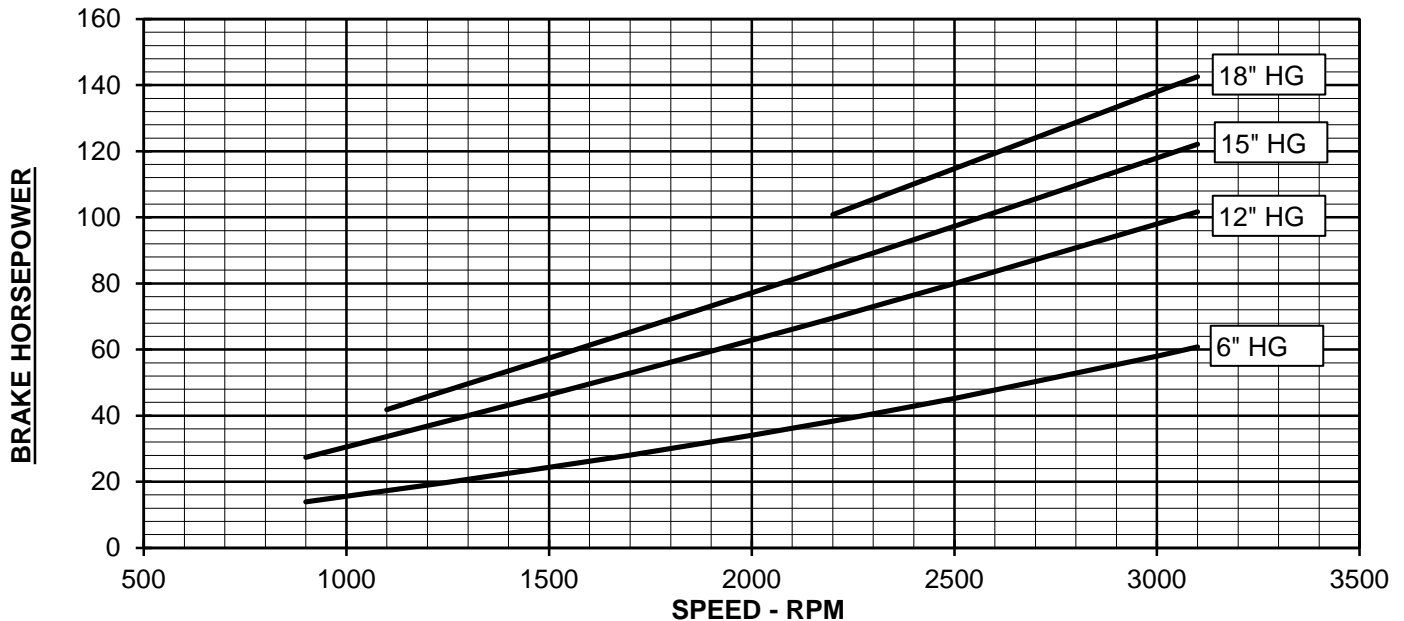

**VACUUM PERFORMANCE**  
**624 RAM Blower**  
 MAX. VACUUM = 18" HG  
 MAX. SPEED = 3100 RPM  
 MAX. FREE AIR = 3670 CFM

PERFORMANCE BASED ON AIR  
 INLET TEMPERATURE = 68° F  
 DISCHARGE PRESSURE = 30" HGA  
 CURVES GENERATED: APR-2005