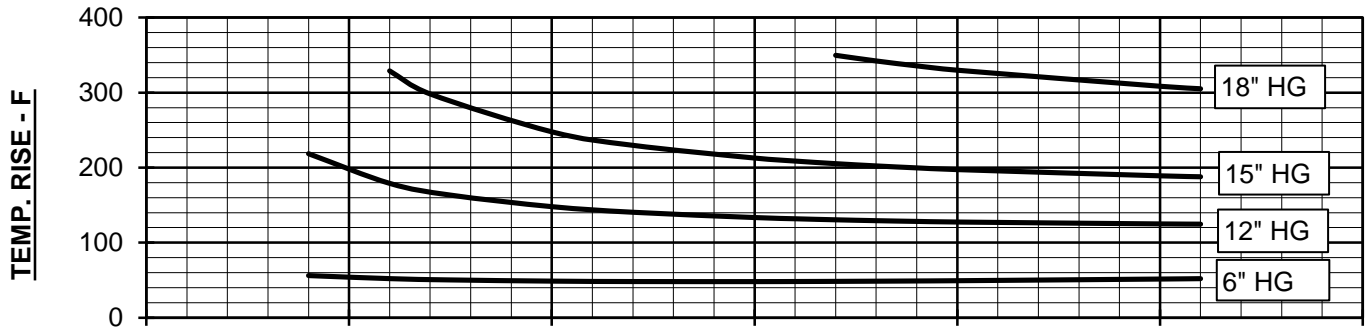

**VACUUM PERFORMANCE**  
**624 RAM Blower**  
 MAX. VACUUM = 18" HG  
 MAX. SPEED = 3100 RPM  
 MAX. FREE AIR = 3670 CFM

PERFORMANCE BASED ON AIR  
 INLET TEMPERATURE = 68° F  
 DISCHARGE PRESSURE = 30" HGA  
 CURVES GENERATED: APR-2005