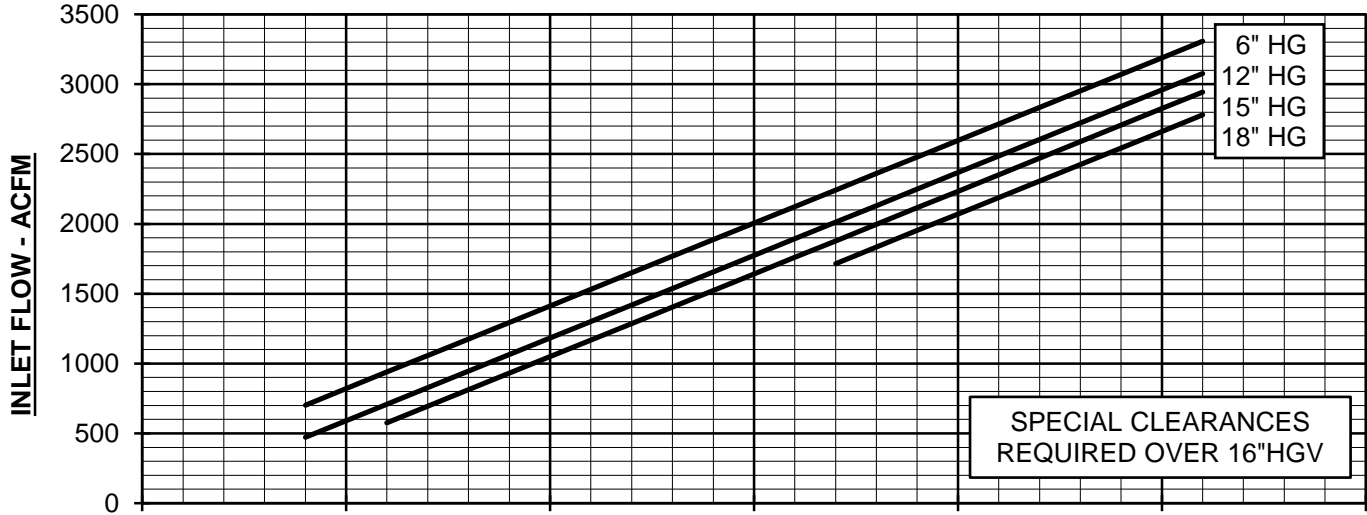

**VACUUM PERFORMANCE**  
**624 RAM Blower**  
 MAX. VACUUM = 18" HG  
 MAX. SPEED = 3100 RPM  
 MAX. FREE AIR = 3670 CFM

PERFORMANCE BASED ON AIR  
 INLET TEMPERATURE = 68° F  
 DISCHARGE PRESSURE = 30" HGA  
 CURVES GENERATED: APR-2005