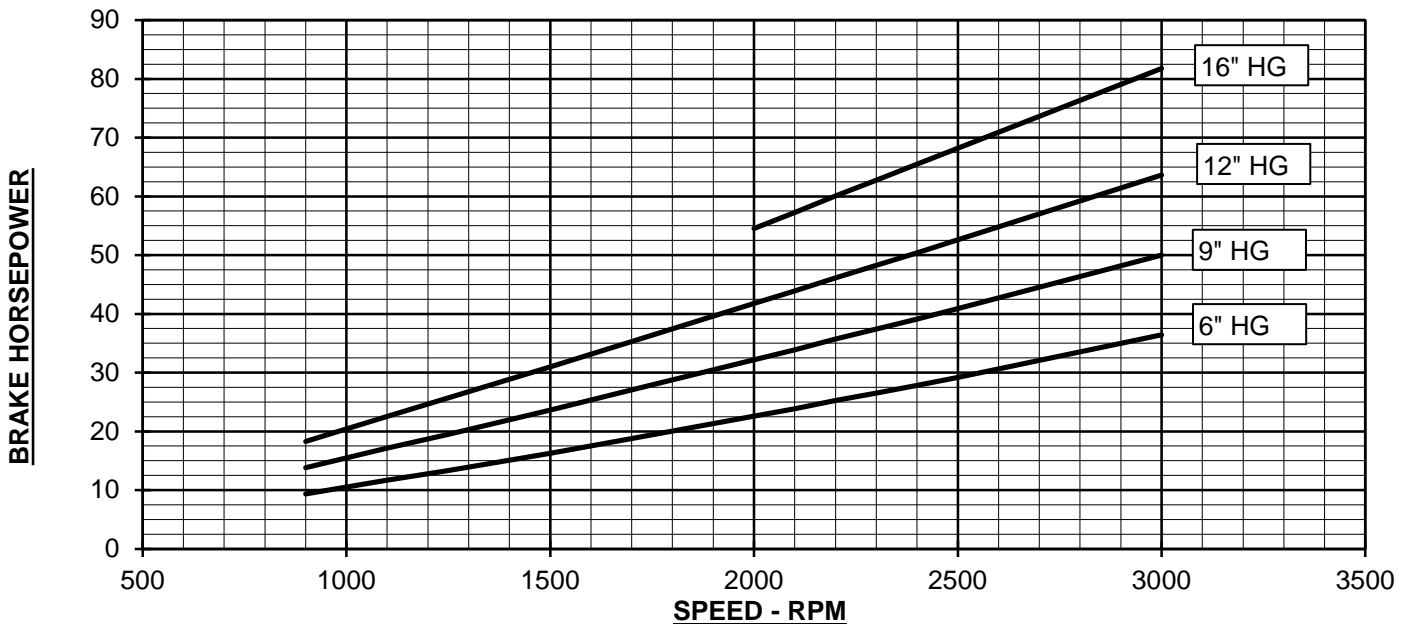

VACUUM PERFORMANCE
616 RAM/RAM-J Blower
 MAX. VACUUM = 16" HG
 MAX. SPEED = 3000 RPM
 FREE AIR = 2367 CFM

PERFORMANCE BASED ON AIR
 INLET TEMPERATURE = 68°F
 DISCHARGE PRESSURE = 30" HGA
 CURVES GENERATED: AUG-1998