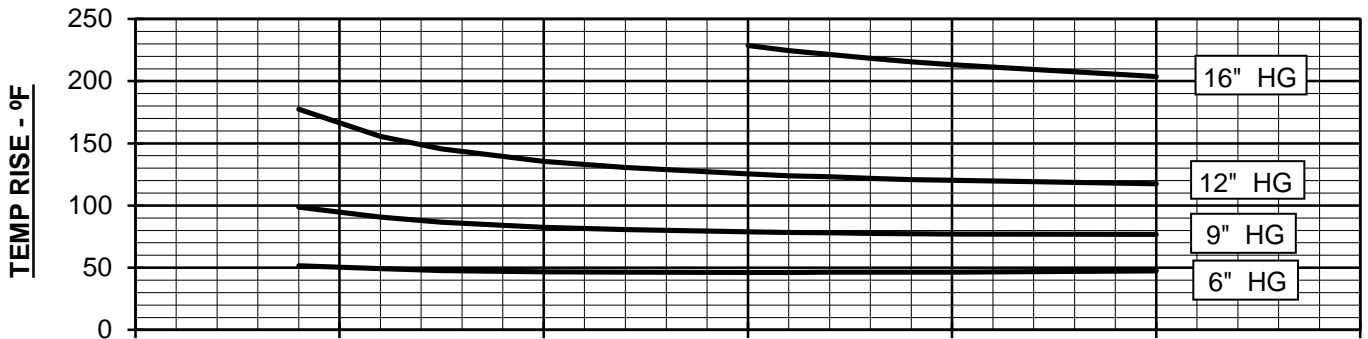

VACUUM PERFORMANCE
616 RAM/RAM-J Blower
 MAX. VACUUM = 16" HG
 MAX. SPEED = 3000 RPM
 FREE AIR = 2367 CFM

PERFORMANCE BASED ON AIR
 INLET TEMPERATURE = 68°F
 DISCHARGE PRESSURE = 30" HGA
 CURVES GENERATED: AUG-1998