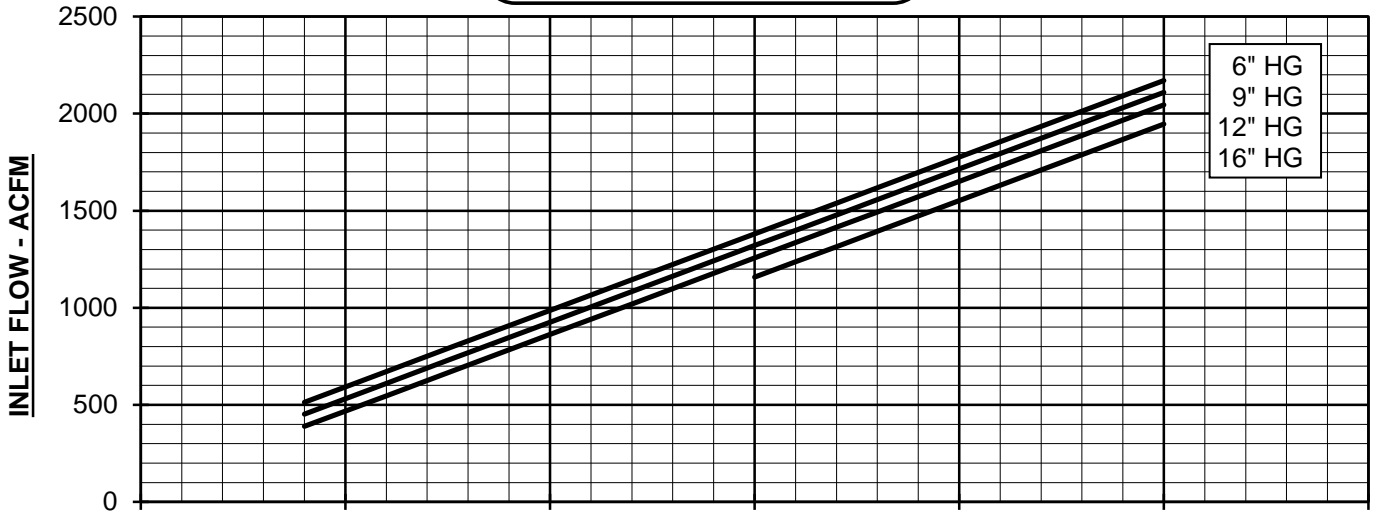

VACUUM PERFORMANCE
616 RAM/RAM-J Blower
 MAX. VACUUM = 16" HG
 MAX. SPEED = 3000 RPM
 FREE AIR = 2367 CFM

PERFORMANCE BASED ON AIR
 INLET TEMPERATURE = 68°F
 DISCHARGE PRESSURE = 30" HGA
 CURVES GENERATED: AUG-1998