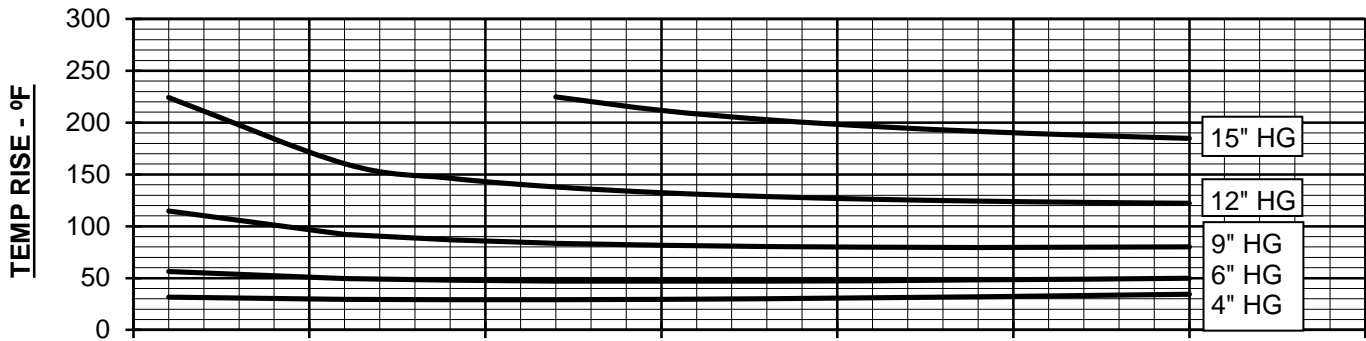

VACUUM PERFORMANCE
418 RAM/RAM-J BLOWER
 MAX. VACUUM = 15" HG
 MAX. SPEED = 4000 RPM

PERFORMANCE BASED ON AIR
 INLET TEMPERATURE = 68°F
 DISCHARGE PRESSURE = 30" HGA
 CURVES GENERATED: MAY-1997

INDUSTRIAL EQUIPMENT • MAJOR STOCKING DISTRIBUTOR
ENGINEERING • SALES • SERVICE • PARTS
 242 POPLAR STREET • P.O. BOX 8053 • TOLEDO, OH 43605 • (419) 691-3571 • FAX (419) 691-1928
 5091 WEST 164TH STREET • CLEVELAND, OHIO 44142 • (216) 265-0666 • FAX (216) 265-0667
 1-800-882-1992 (OHIO TOLL FREE) 1-855-691-0621 (MICHIGAN TOLL FREE)
 www.tomlinequip.com