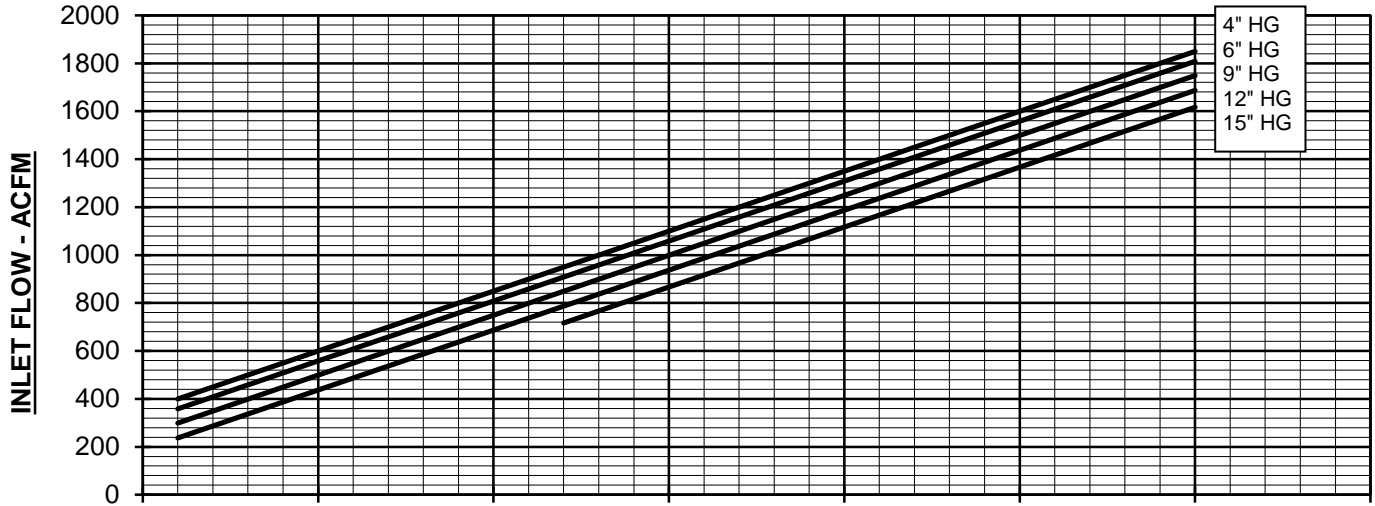

VACUUM PERFORMANCE
418 RAM/RAM-J BLOWER
 MAX. VACUUM = 15" HG
 MAX. SPEED = 4000 RPM

PERFORMANCE BASED ON AIR
 INLET TEMPERATURE = 68°F
 DISCHARGE PRESSURE = 30" HGA
 CURVES GENERATED: MAY-1997

INDUSTRIAL EQUIPMENT • MAJOR STOCKING DISTRIBUTOR
ENGINEERING • SALES • SERVICE • PARTS
 242 POPLAR STREET • P.O. BOX 8053 • TOLEDO, OH 43605 • (419) 691-3571 • FAX (419) 691-1928
 5091 WEST 164TH STREET • CLEVELAND, OHIO 44142 • (216) 265-0666 • FAX (216) 265-0667
 1-800-882-1992 (OHIO TOLL FREE) 1-855-691-0621 (MICHIGAN TOLL FREE)
 www.tomlinequip.com