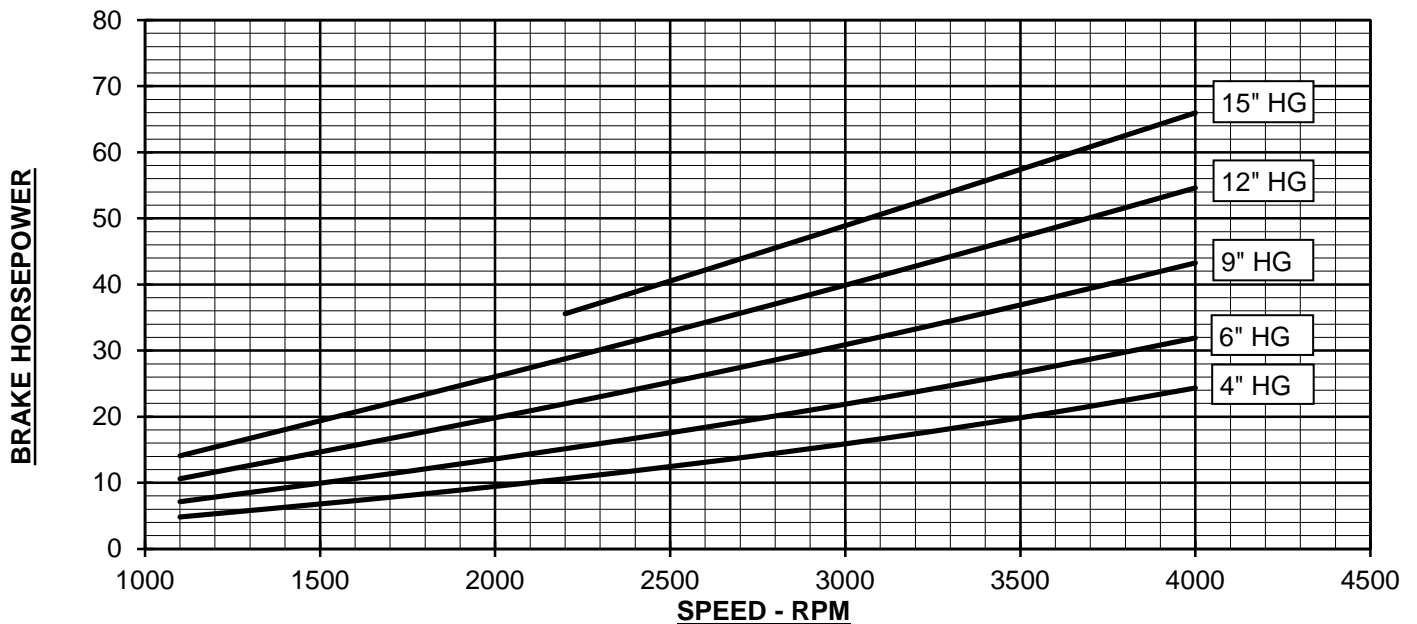

VACUUM PERFORMANCE
418 RAM/RAM-J BLOWER
 MAX. VACUUM = 15" HG
 MAX. SPEED = 4000 RPM

PERFORMANCE BASED ON AIR
 INLET TEMPERATURE = 68°F
 DISCHARGE PRESSURE = 30" HGA
 CURVES GENERATED: MAY-1997

INDUSTRIAL EQUIPMENT • MAJOR STOCKING DISTRIBUTOR
ENGINEERING • SALES • SERVICE • PARTS
 242 POPLAR STREET • P.O. BOX 8053 • TOLEDO, OH 43605 • (419) 691-3571 • FAX (419) 691-1928
 5091 WEST 164TH STREET • CLEVELAND, OHIO 44142 • (216) 265-0666 • FAX (216) 265-0667
 1-800-882-1992 (OHIO TOLL FREE) 1-855-691-0621 (MICHIGAN TOLL FREE)
 www.tomlinequip.com