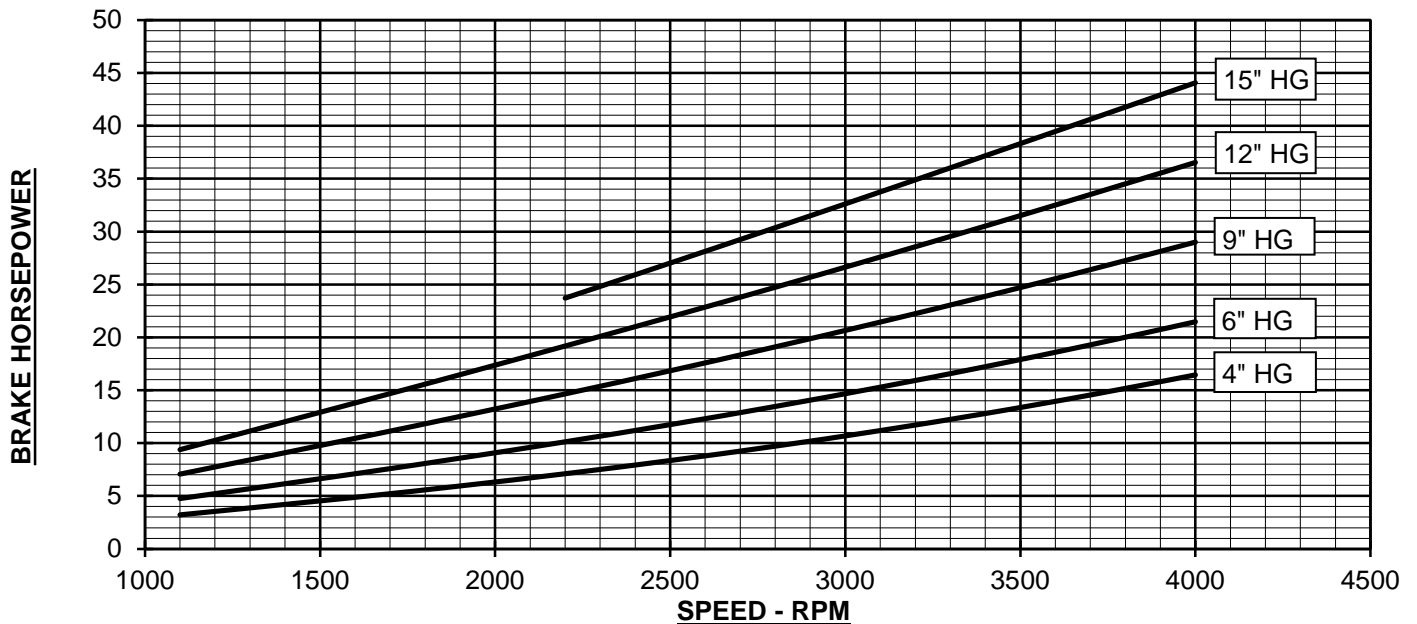

VACUUM PERFORMANCE
412 RAM/RAM-J BLOWER
 MAX. VACUUM = 15" HG
 MAX. SPEED = 4000 RPM

PERFORMANCE BASED ON AIR
 INLET TEMPERATURE = 68°F
 DISCHARGE PRESSURE = 30" HGA
 CURVES GENERATED: MAY-1997

INDUSTRIAL EQUIPMENT • MAJOR STOCKING DISTRIBUTOR
ENGINEERING • SALES • SERVICE • PARTS