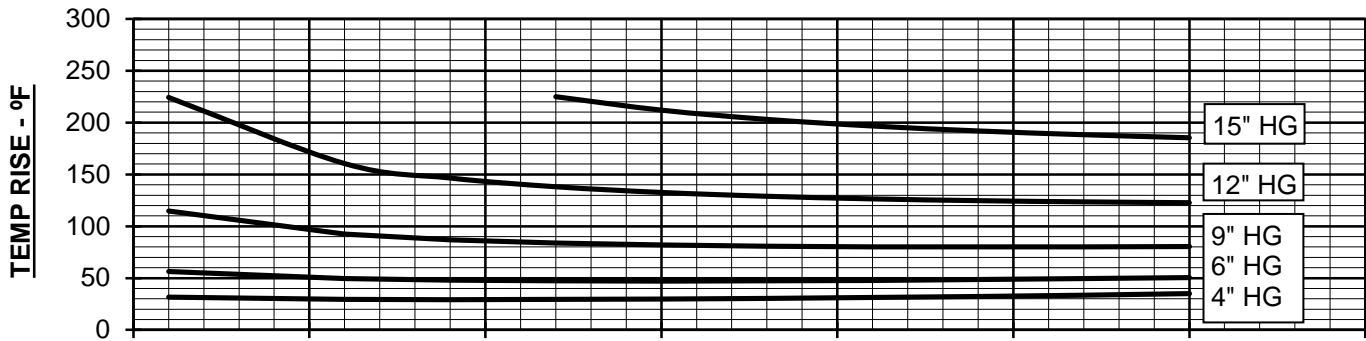

VACUUM PERFORMANCE
412 RAM/RAM-J BLOWER
 MAX. VACUUM = 15" HG
 MAX. SPEED = 4000 RPM

PERFORMANCE BASED ON AIR
 INLET TEMPERATURE = 68°F
 DISCHARGE PRESSURE = 30" HGA
 CURVES GENERATED: MAY-1997

INDUSTRIAL EQUIPMENT • MAJOR STOCKING DISTRIBUTOR
ENGINEERING • SALES • SERVICE • PARTS