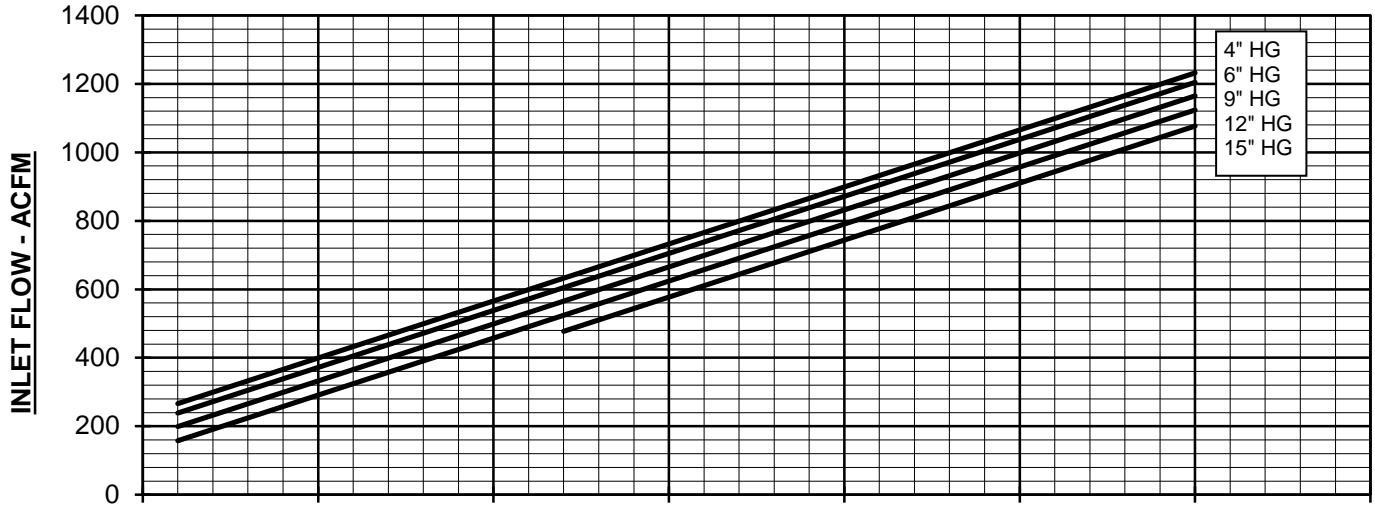

VACUUM PERFORMANCE
412 RAM/RAM-J BLOWER
 MAX. VACUUM = 15" HG
 MAX. SPEED = 4000 RPM

PERFORMANCE BASED ON AIR
 INLET TEMPERATURE = 68°F
 DISCHARGE PRESSURE = 30" HGA
 CURVES GENERATED: MAY-1997

INDUSTRIAL EQUIPMENT • MAJOR STOCKING DISTRIBUTOR
ENGINEERING • SALES • SERVICE • PARTS