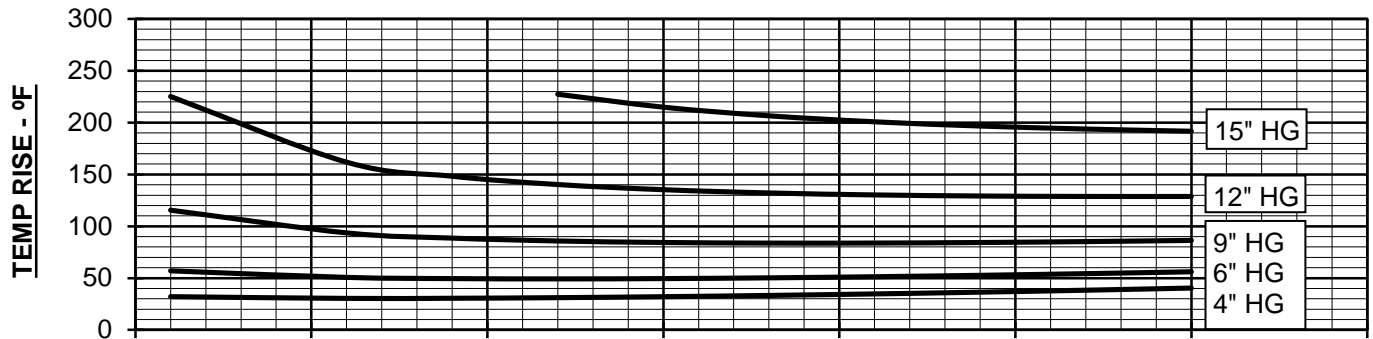

VACUUM PERFORMANCE
404 RAM/RAM-J BLOWER
 MAX. VACUUM = 15" HG
 MAX. SPEED = 4000 RPM

PERFORMANCE BASED ON AIR
 INLET TEMPERATURE = 68°F
 DISCHARGE PRESSURE = 30" HGA
 CURVES GENERATED: MAY-1997

INDUSTRIAL EQUIPMENT • MAJOR STOCKING DISTRIBUTOR
ENGINEERING • SALES • SERVICE • PARTS
 242 POPLAR STREET • P.O. BOX 8053 • TOLEDO, OH 43605 • (419) 691-3571 • FAX (419) 691-1928
 5091 WEST 164TH STREET • CLEVELAND, OHIO 44142 • (216) 265-0666 • FAX (216) 265-0667
 1-800-882-1992 (OHIO TOLL FREE) 1-855-691-0621 (MICHIGAN TOLL FREE)
www.tomlinequip.com