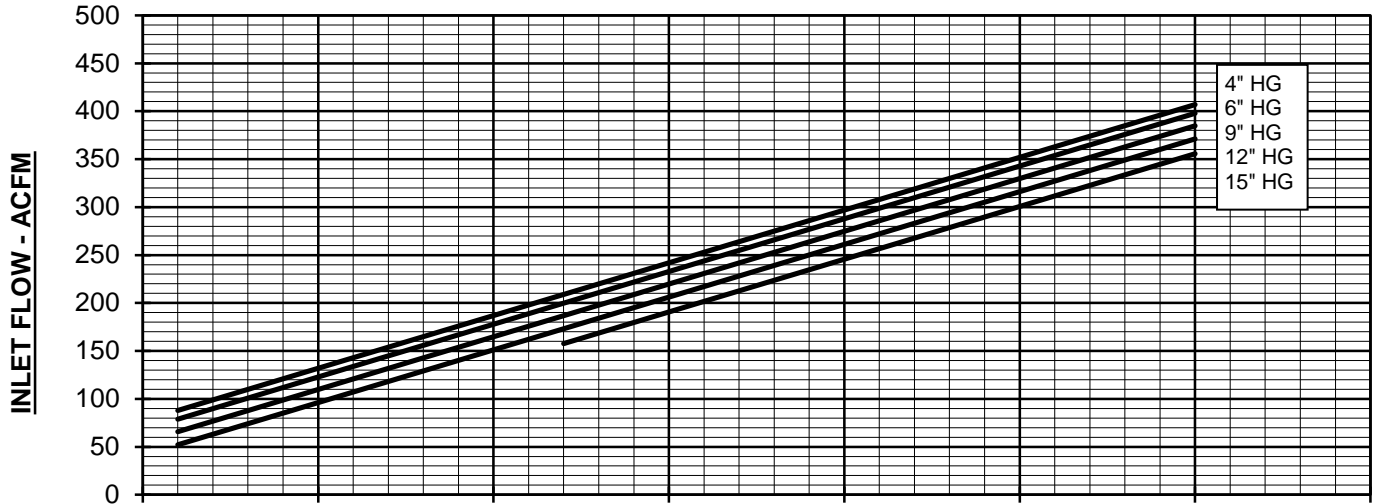

VACUUM PERFORMANCE
404 RAM/RAM-J BLOWER
 MAX. VACUUM = 15" HG
 MAX. SPEED = 4000 RPM

PERFORMANCE BASED ON AIR
 INLET TEMPERATURE = 68°F
 DISCHARGE PRESSURE = 30" HGA
 CURVES GENERATED: MAY-1997

INDUSTRIAL EQUIPMENT • MAJOR STOCKING DISTRIBUTOR
ENGINEERING • SALES • SERVICE • PARTS
 242 POPLAR STREET • P.O. BOX 8053 • TOLEDO, OH 43605 • (419) 691-3571 • FAX (419) 691-1928
 5091 WEST 164TH STREET • CLEVELAND, OHIO 44142 • (216) 265-0666 • FAX (216) 265-0667
 1-800-882-1992 (OHIO TOLL FREE) 1-855-691-0621 (MICHIGAN TOLL FREE)
www.tomlinequip.com