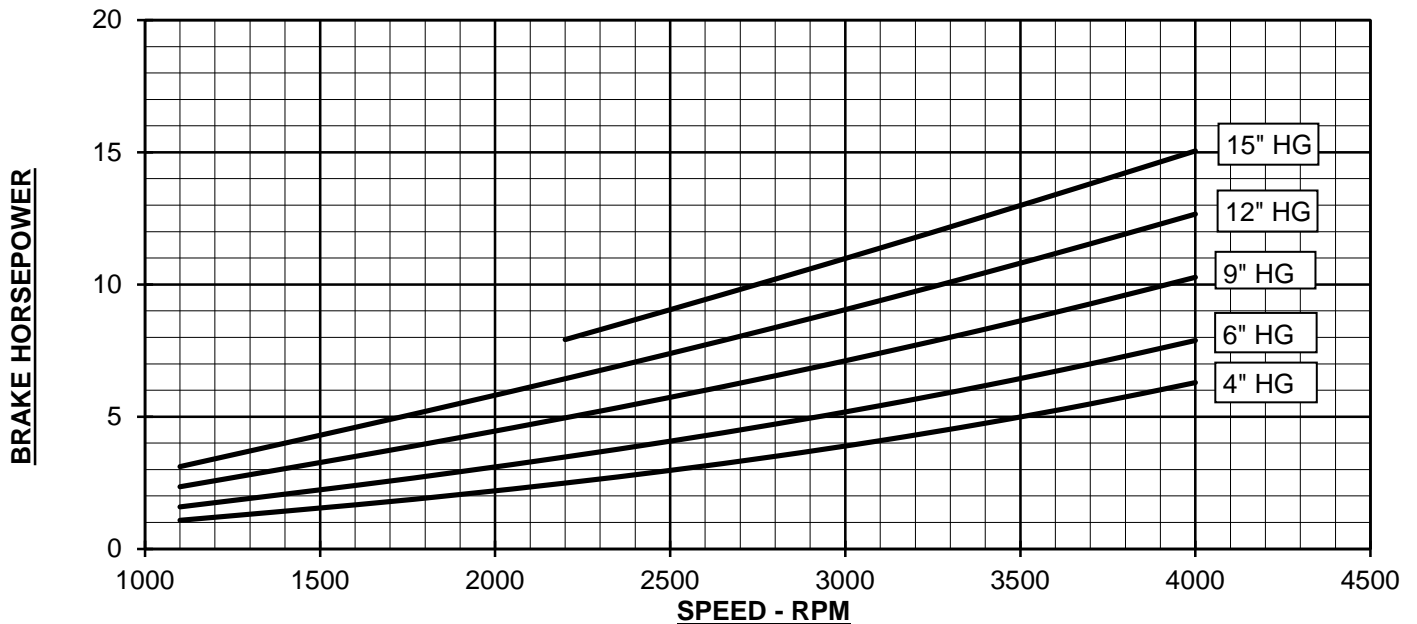

VACUUM PERFORMANCE
404 RAM/RAM-J BLOWER
 MAX. VACUUM = 15" HG
 MAX. SPEED = 4000 RPM

PERFORMANCE BASED ON AIR
 INLET TEMPERATURE = 68°F
 DISCHARGE PRESSURE = 30" HGA
 CURVES GENERATED: MAY-1997

INDUSTRIAL EQUIPMENT • MAJOR STOCKING DISTRIBUTOR
ENGINEERING • SALES • SERVICE • PARTS
 242 POPLAR STREET • P.O. BOX 8053 • TOLEDO, OH 43605 • (419) 691-3571 • FAX (419) 691-1928
 5091 WEST 164TH STREET • CLEVELAND, OHIO 44142 • (216) 265-0666 • FAX (216) 265-0667
 1-800-882-1992 (OHIO TOLL FREE) 1-855-691-0621 (MICHIGAN TOLL FREE)
www.tomlinequip.com