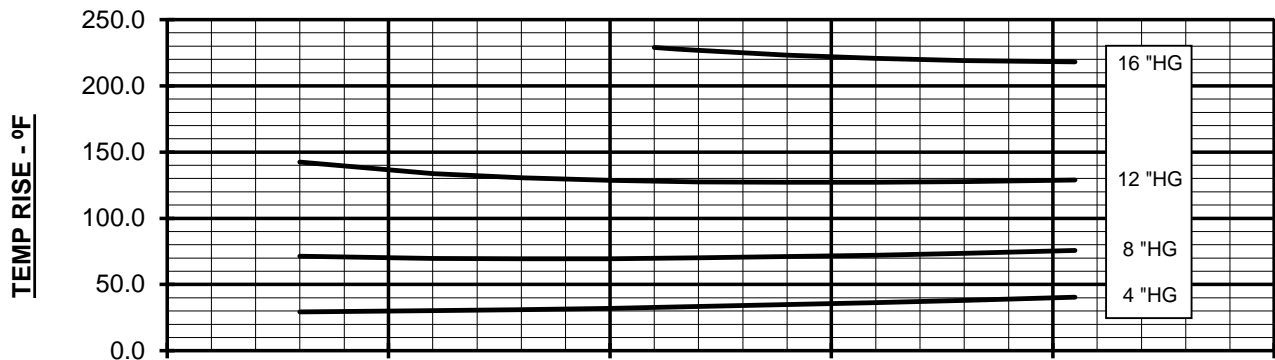

WWW.HOWDEN.COM

VACUUM PERFORMANCE
722 TRI-RAM BLOWER
 MAX. VACUUM = 16" HG
 MAX. SPEED = 3050 RPM

PERFORMANCE BASED ON AIR
 INLET TEMPERATURE = 68 °F
 INLET PRESSURE = 30" HGA
 CURVES GENERATED: JUN-2015