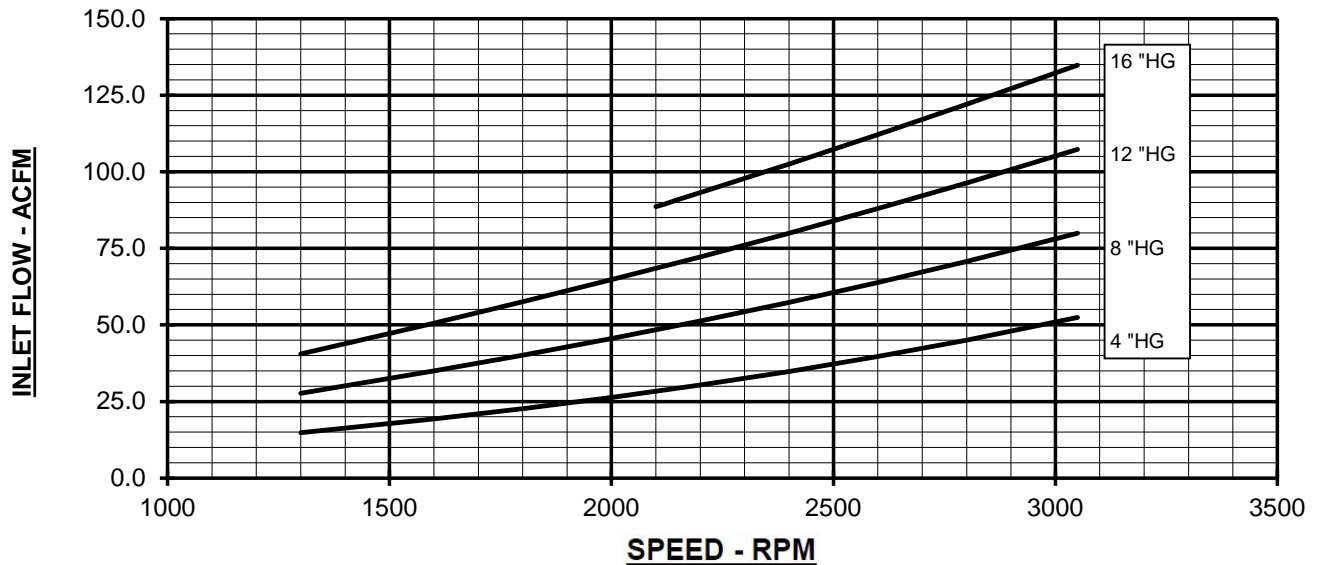

WWW.HOWDEN.COM

VACUUM PERFORMANCE
722 TRI-RAM BLOWER
 MAX. VACUUM = 16" HG
 MAX. SPEED = 3050 RPM

PERFORMANCE BASED ON AIR
 INLET TEMPERATURE = 68 °F
 INLET PRESSURE = 30" HGA
 CURVES GENERATED: JUN-2015