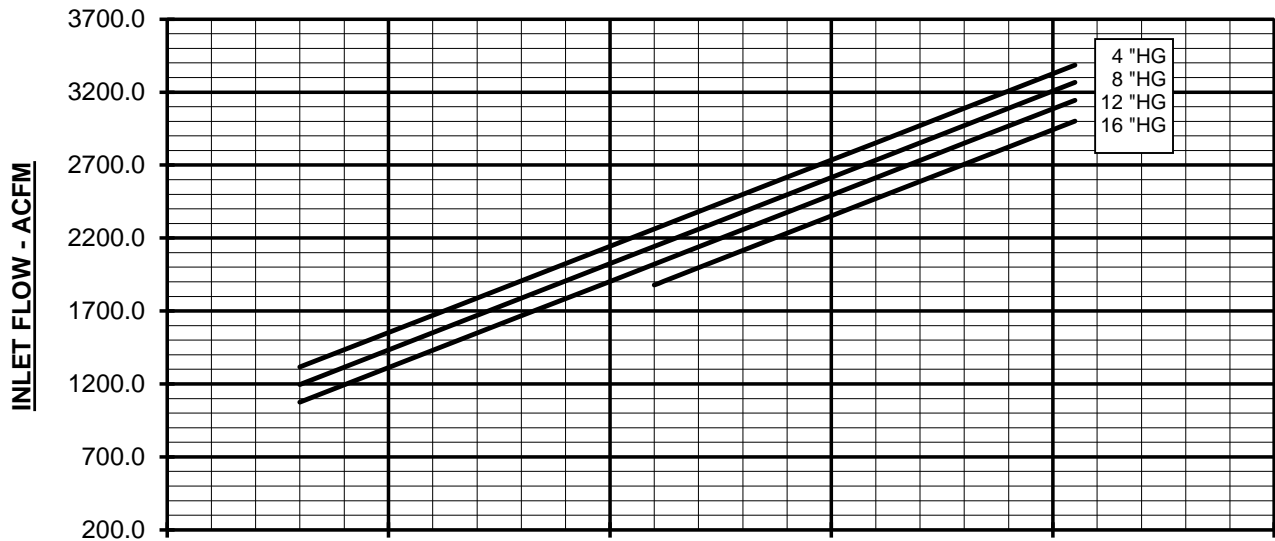

WWW.HOWDEN.COM

VACUUM PERFORMANCE
722 TRI-RAM BLOWER
 MAX. VACUUM = 16" HG
 MAX. SPEED = 3050 RPM

PERFORMANCE BASED ON AIR
 INLET TEMPERATURE = 68 °F
 INLET PRESSURE = 30" HGA
 CURVES GENERATED: JUN-2015