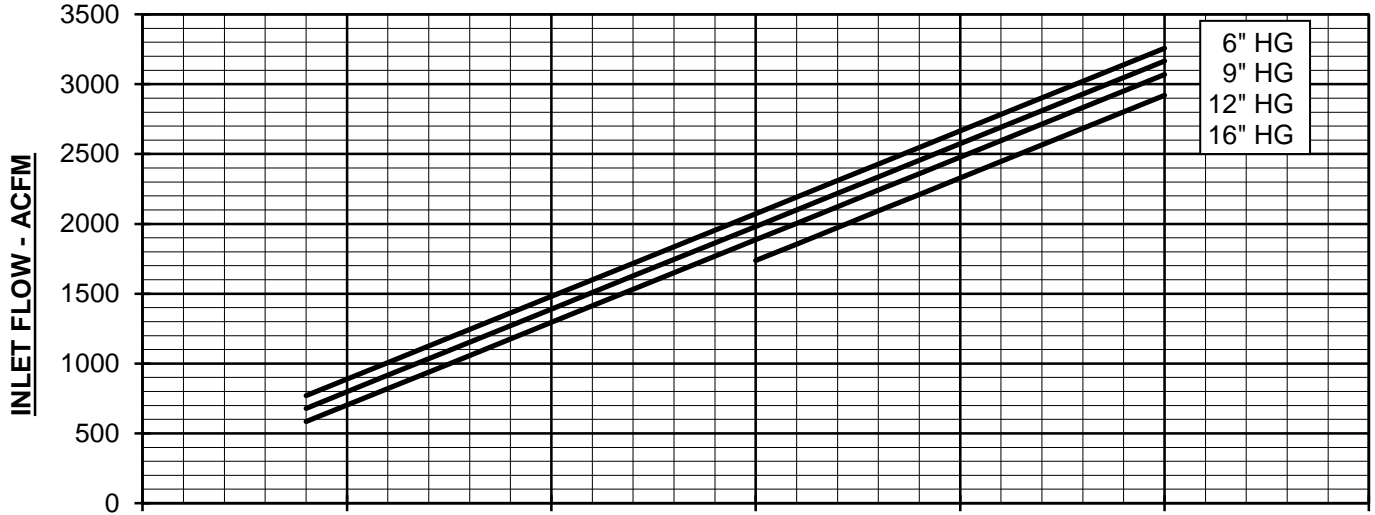

WWW.HOWDEN.COM

VACUUM PERFORMANCE
624 RAM/RAM-J Blower
 MAX. VACUUM = 16" HG
 MAX. SPEED = 3000 RPM
 MAX FREE AIR = 3552 CFM

PERFORMANCE BASED ON AIR
 INLET TEMPERATURE = 68° F
 DISCHARGE PRESSURE = 30" HGA
 CURVES GENERATED: AUG-1998