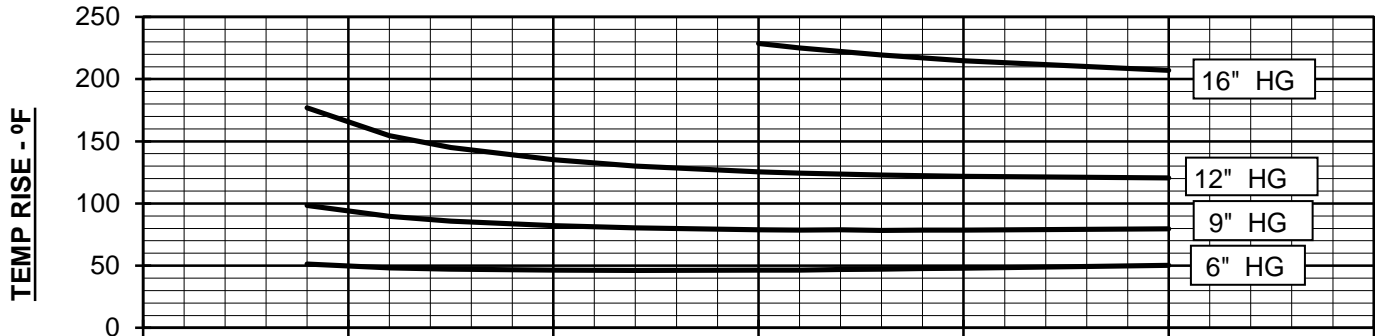

WWW.HOWDEN.COM

VACUUM PERFORMANCE
624 RAM/RAM-J Blower
 MAX. VACUUM = 16" HG
 MAX. SPEED = 3000 RPM
 MAX FREE AIR = 3552 CFM

PERFORMANCE BASED ON AIR
 INLET TEMPERATURE = 68° F
 DISCHARGE PRESSURE = 30" HGA
 CURVES GENERATED: AUG-1998