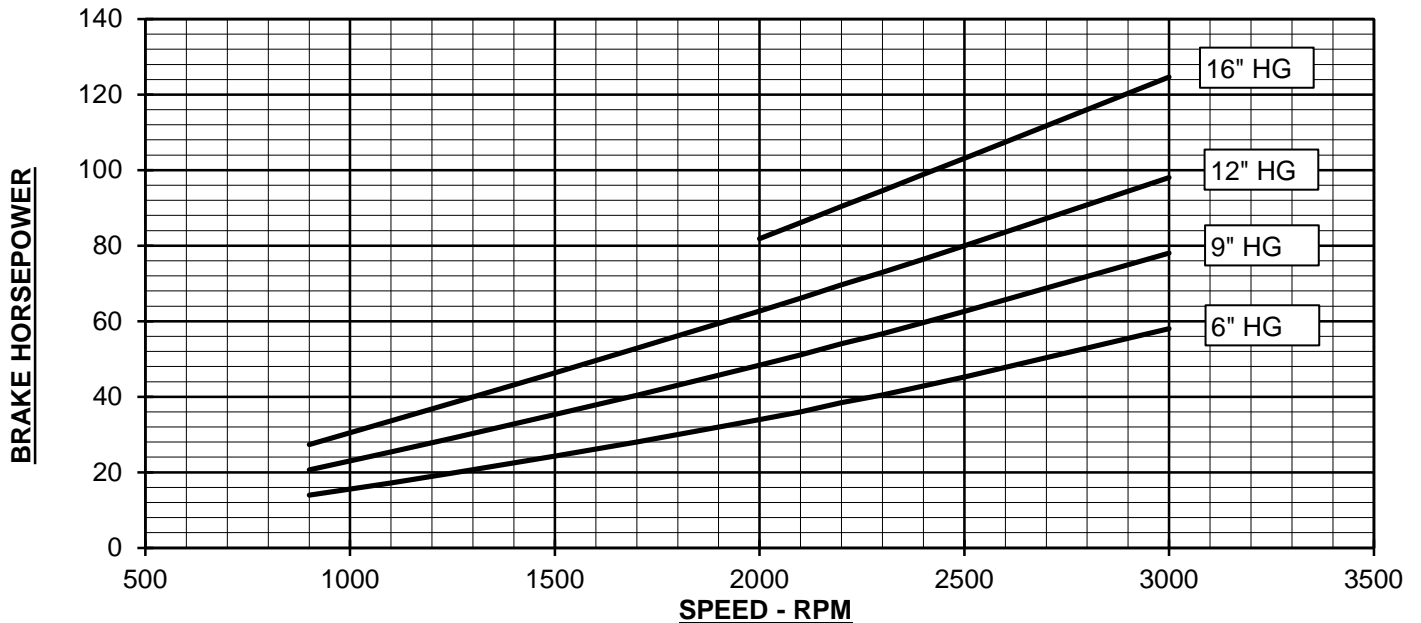

WWW.HOWDEN.COM

VACUUM PERFORMANCE
624 RAM/RAM-J Blower
 MAX. VACUUM = 16" HG
 MAX. SPEED = 3000 RPM
 MAX FREE AIR = 3552 CFM

PERFORMANCE BASED ON AIR
 INLET TEMPERATURE = 68° F
 DISCHARGE PRESSURE = 30" HGA
 CURVES GENERATED: AUG-1998