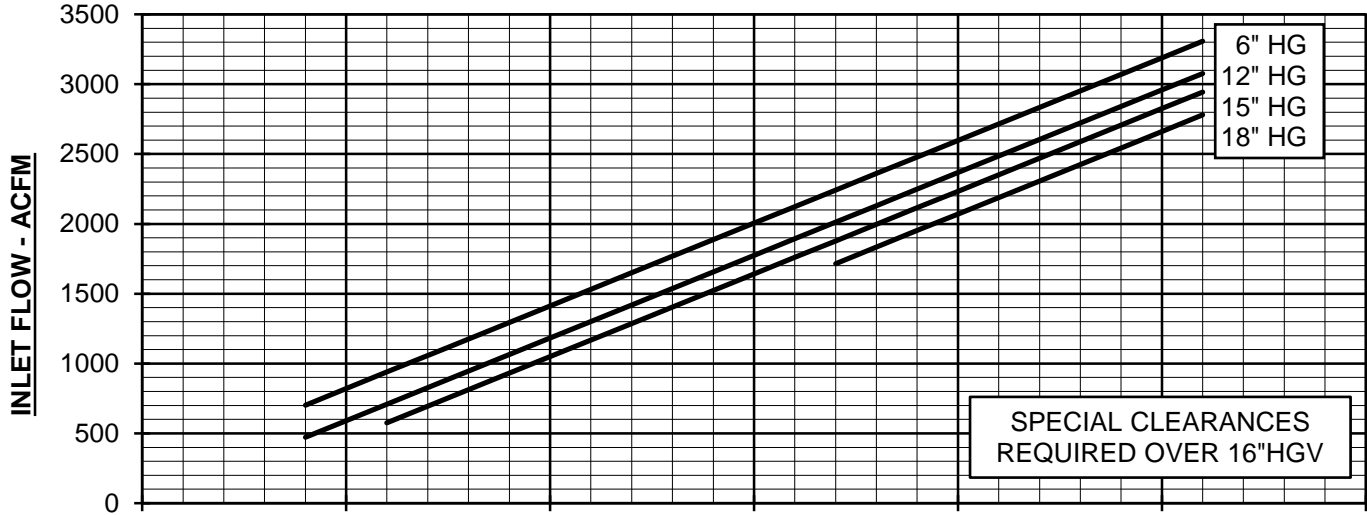

WWW.HOWDEN.COM

VACUUM PERFORMANCE
624 RAM Blower
 MAX. VACUUM = 18" HG
 MAX. SPEED = 3100 RPM
 MAX. FREE AIR = 3670 CFM

PERFORMANCE BASED ON AIR
 INLET TEMPERATURE = 68° F
 DISCHARGE PRESSURE = 30" HGA
 CURVES GENERATED: APR-2005