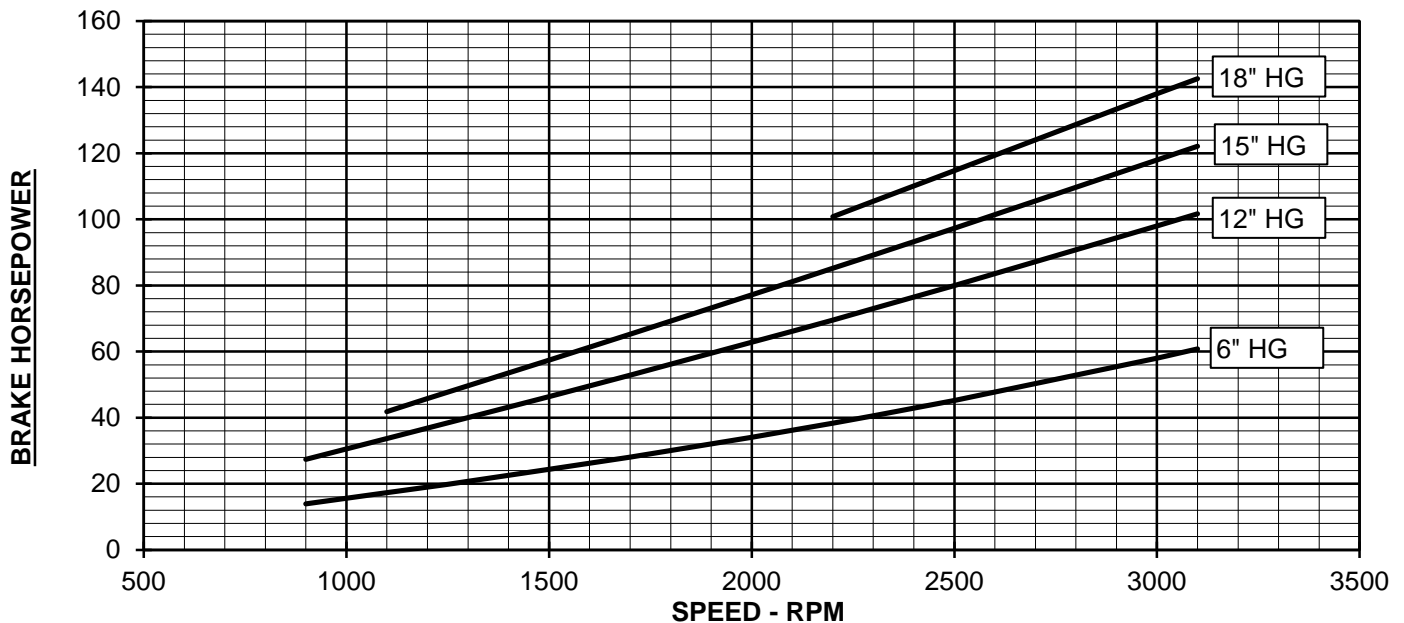

WWW.HOWDEN.COM

VACUUM PERFORMANCE
624 RAM Blower
 MAX. VACUUM = 18" HG
 MAX. SPEED = 3100 RPM
 MAX. FREE AIR = 3670 CFM

PERFORMANCE BASED ON AIR
 INLET TEMPERATURE = 68° F
 DISCHARGE PRESSURE = 30" HGA
 CURVES GENERATED: APR-2005