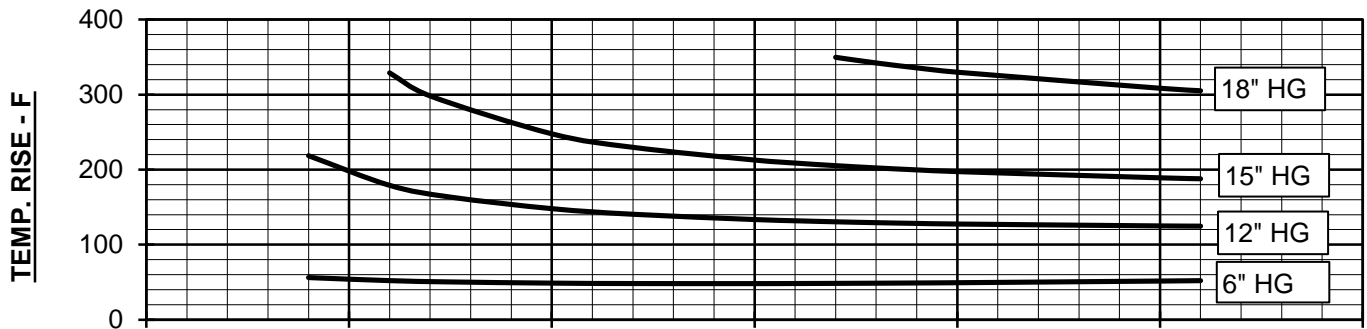

WWW.HOWDEN.COM

VACUUM PERFORMANCE
624 RAM Blower
 MAX. VACUUM = 18" HG
 MAX. SPEED = 3100 RPM
 MAX. FREE AIR = 3670 CFM

PERFORMANCE BASED ON AIR
 INLET TEMPERATURE = 68° F
 DISCHARGE PRESSURE = 30" HGA
 CURVES GENERATED: APR-2005