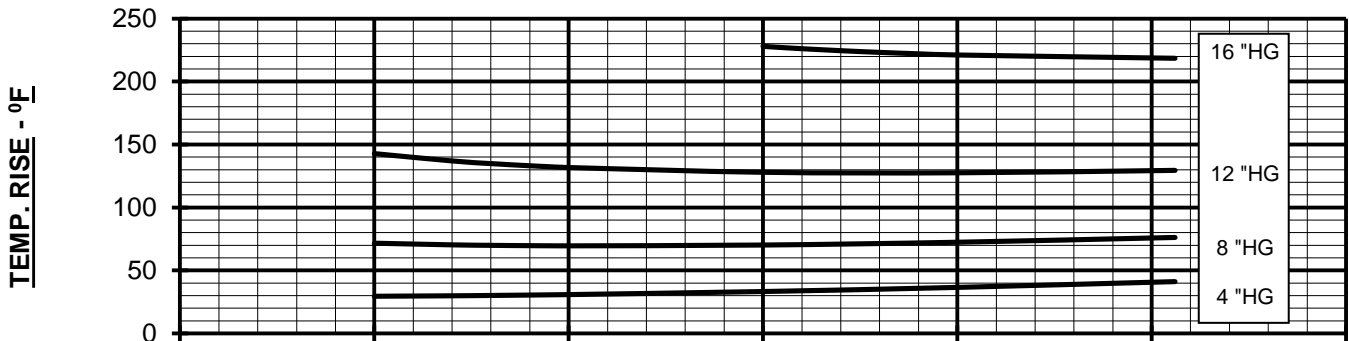

WWW.HOWDEN.COM

**VACUUM PERFORMANCE**  
**621 TRI-RAM BLOWER**  
 MAX. VACUUM = 16" HG  
 MAX. SPEED = 3560 RPM

PERFORMANCE BASED ON AIR  
 INLET TEMPERATURE = 68°F  
 DISCHARGE PRESSURE = 30" HGA  
 CURVES GENERATED: JUN-2015