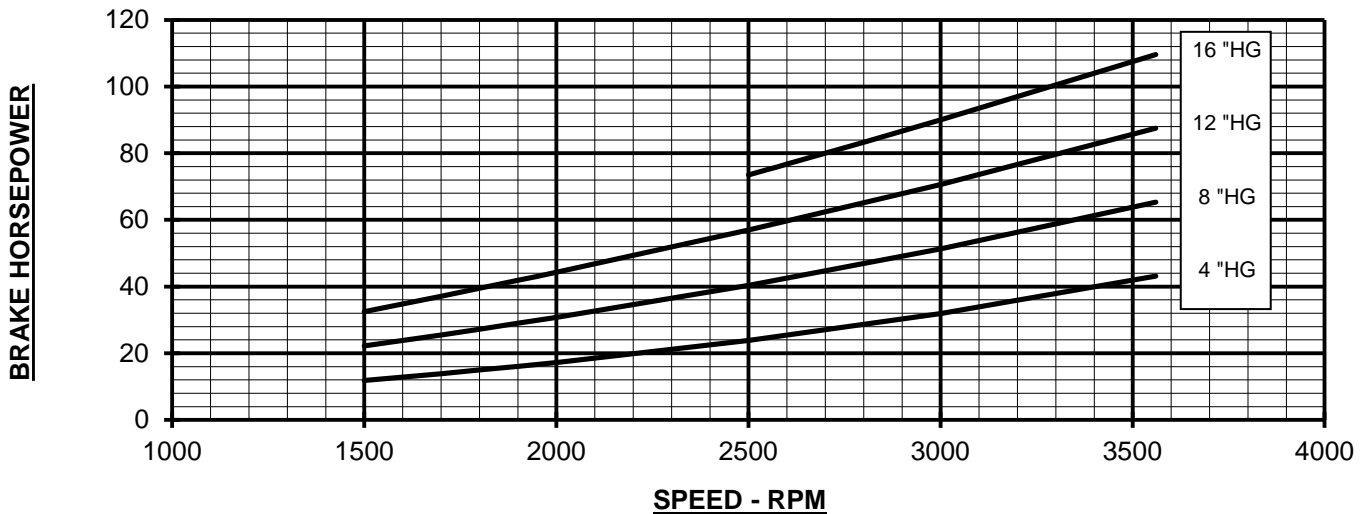

WWW.HOWDEN.COM

**VACUUM PERFORMANCE**  
**621 TRI-RAM BLOWER**  
 MAX. VACUUM = 16" HG  
 MAX. SPEED = 3560 RPM

PERFORMANCE BASED ON AIR  
 INLET TEMPERATURE = 68°F  
 DISCHARGE PRESSURE = 30" HGA  
 CURVES GENERATED: JUN-2015