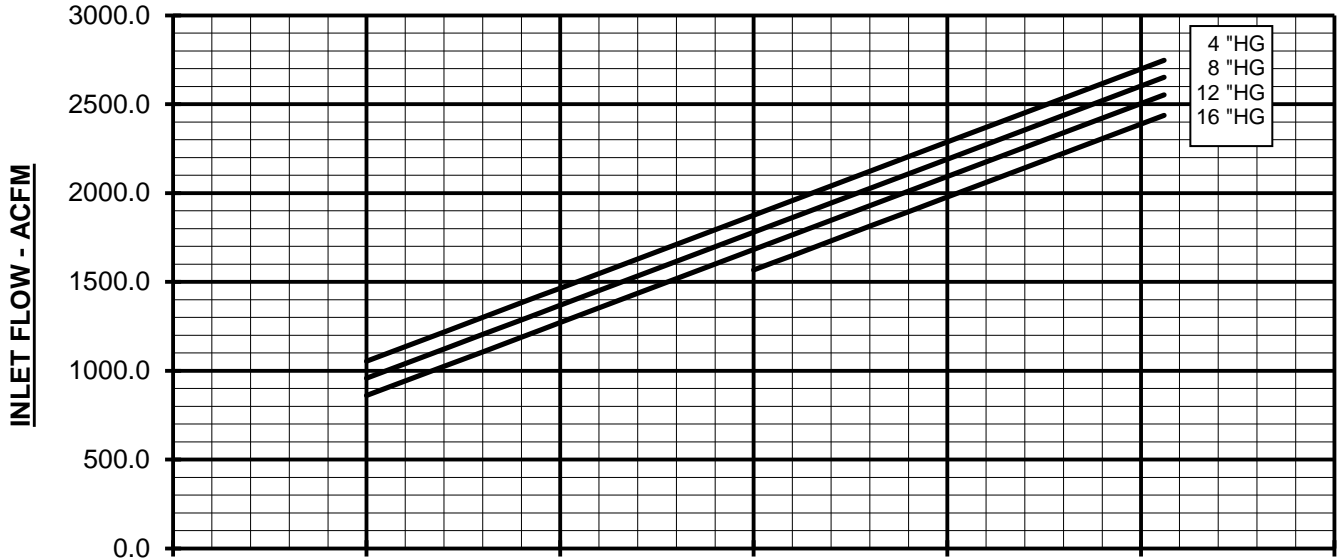

WWW.HOWDEN.COM

**VACUUM PERFORMANCE**  
**621 TRI-RAM BLOWER**  
 MAX. VACUUM = 16" HG  
 MAX. SPEED = 3560 RPM

PERFORMANCE BASED ON AIR  
 INLET TEMPERATURE = 68°F  
 DISCHARGE PRESSURE = 30" HGA  
 CURVES GENERATED: JUN-2015