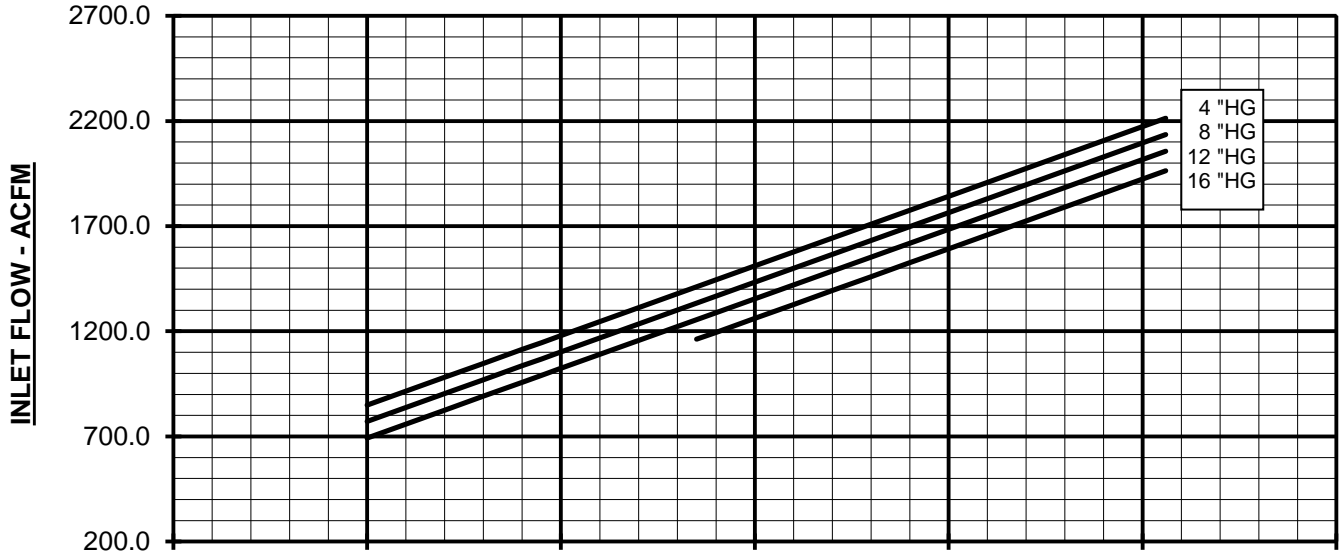

WWW.HOWDEN.COM

VACUUM PERFORMANCE
617 TRI-RAM BLOWER
 MAX. VACUUM = 16" HG
 MAX. SPEED = 3560 RPM

PERFORMANCE BASED ON AIR
 INLET TEMPERATURE = 68°F
 DISCHARGE PRESSURE = 30" HGA
 CURVES GENERATE: JUN-2015