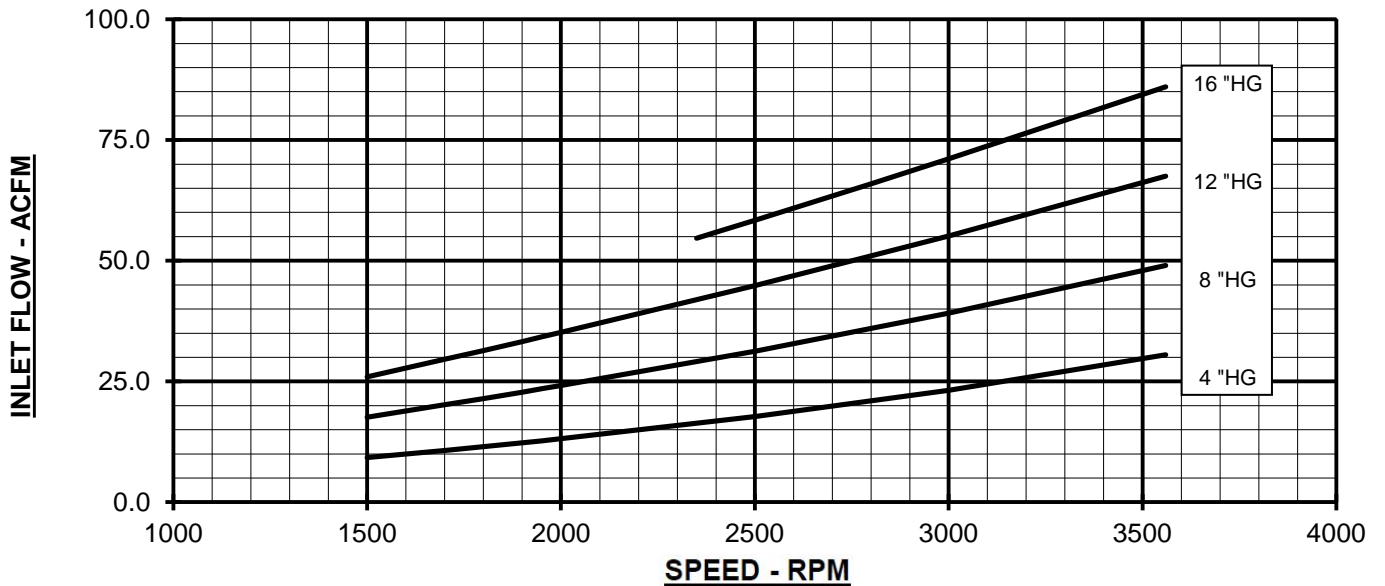

WWW.HOWDEN.COM

VACUUM PERFORMANCE
617 TRI-RAM BLOWER
 MAX. VACUUM = 16" HG
 MAX. SPEED = 3560 RPM

PERFORMANCE BASED ON AIR
 INLET TEMPERATURE = 68°F
 DISCHARGE PRESSURE = 30" HGA
 CURVES GENERATE: JUN-2015