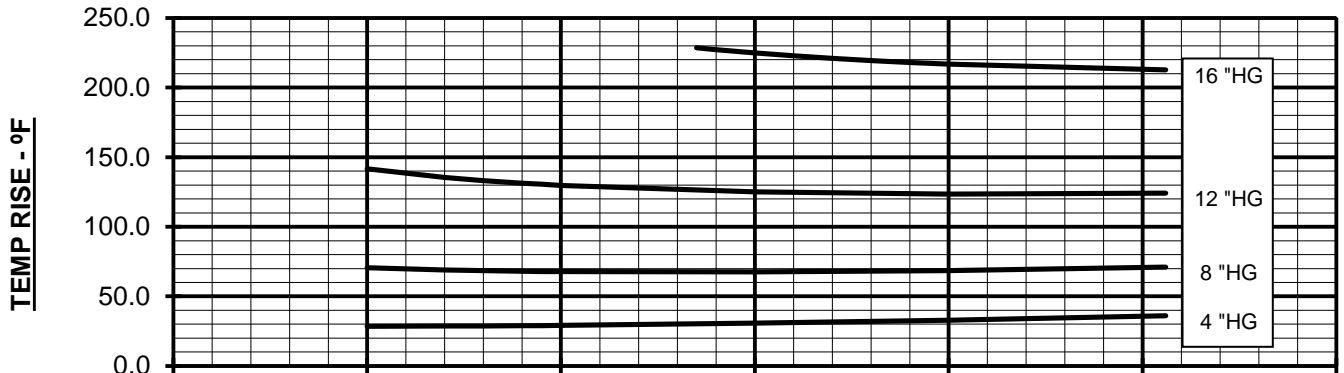

WWW.HOWDEN.COM

VACUUM PERFORMANCE
617 TRI-RAM BLOWER
 MAX. VACUUM = 16" HG
 MAX. SPEED = 3560 RPM

PERFORMANCE BASED ON AIR
 INLET TEMPERATURE = 68°F
 DISCHARGE PRESSURE = 30" HGA
 CURVES GENERATE: JUN-2015