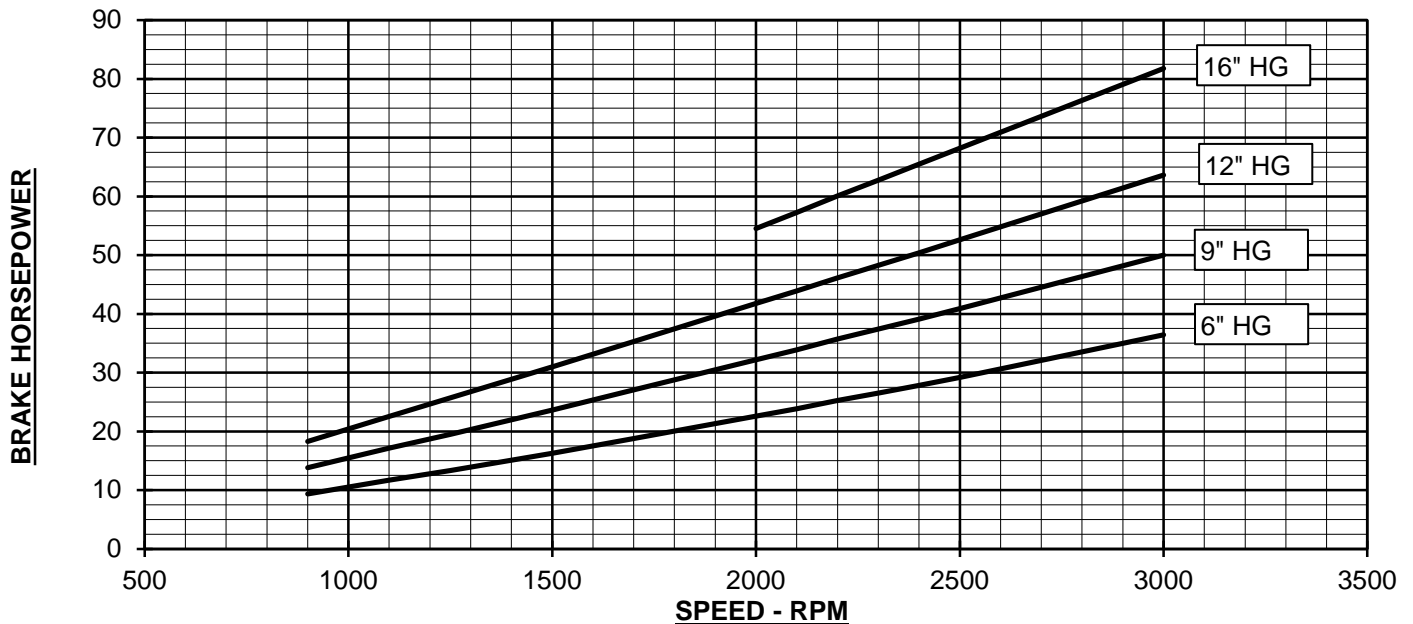

WWW.HOWDEN.COM

VACUUM PERFORMANCE
616 RAM/RAM-J Blower
 MAX. VACUUM = 16" HG
 MAX. SPEED = 3000 RPM
 FREE AIR = 2367 CFM

PERFORMANCE BASED ON AIR
 INLET TEMPERATURE = 68°F
 DISCHARGE PRESSURE = 30" HGA
 CURVES GENERATED: AUG-1998