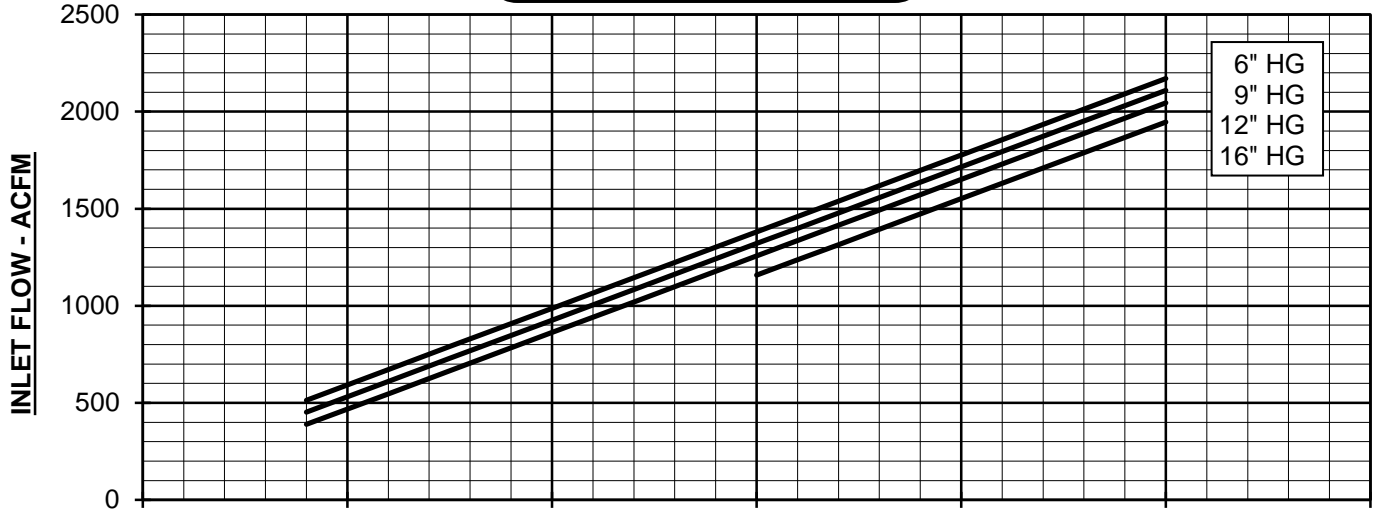

WWW.HOWDEN.COM

VACUUM PERFORMANCE
616 RAM/RAM-J Blower
 MAX. VACUUM = 16" HG
 MAX. SPEED = 3000 RPM
 FREE AIR = 2367 CFM

PERFORMANCE BASED ON AIR
 INLET TEMPERATURE = 68°F
 DISCHARGE PRESSURE = 30" HGA
 CURVES GENERATED: AUG-1998