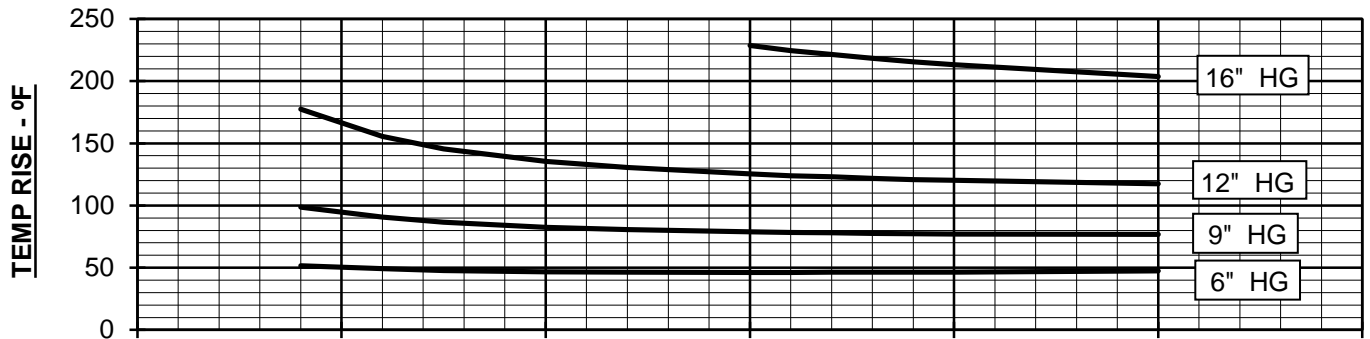

WWW.HOWDEN.COM

VACUUM PERFORMANCE
616 RAM/RAM-J Blower
 MAX. VACUUM = 16" HG
 MAX. SPEED = 3000 RPM
 FREE AIR = 2367 CFM

PERFORMANCE BASED ON AIR
 INLET TEMPERATURE = 68°F
 DISCHARGE PRESSURE = 30" HGA
 CURVES GENERATED: AUG-1998