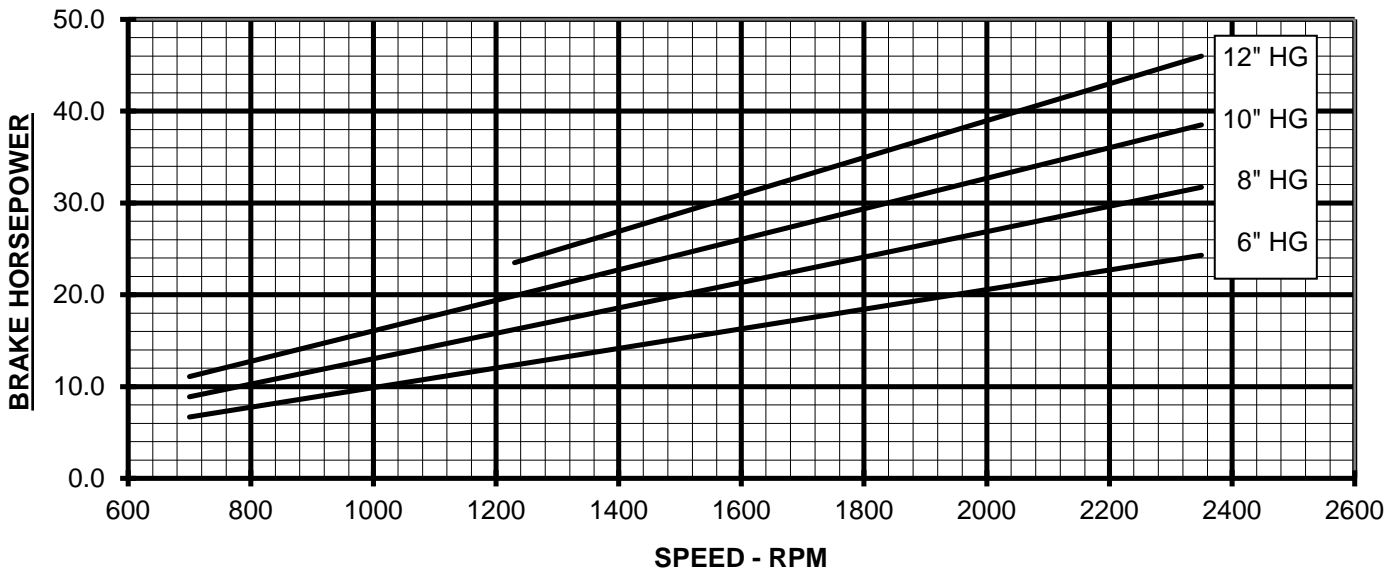

WWW.HOWDEN.COM

VACUUM PERFORMANCE
FRAME 615 U-RAI
 MAX. VACUUM = 12" HG
 MAX. SPEED = 2350 RPM

PERFORMANCE BASED ON AIR,
 INLET AT 68°F
 DISCHARGE PRESSURE = 30" HG ABS.
 CURVES GENERATED: DEC-2004

INDUSTRIAL EQUIPMENT • MAJOR STOCKING DISTRIBUTOR
ENGINEERING • SALES • SERVICE • PARTS
 242 POPLAR STREET • P.O. BOX 8053 • TOLEDO, OH 43605 • (419) 691-3571 • FAX (419) 691-1928
 5091 WEST 164TH STREET • CLEVELAND, OHIO 44142 • (216) 265-0666 • FAX (216) 265-0667
 1-800-882-1992 (OHIO TOLL FREE) 1-855-691-0621 (MICHIGAN TOLL FREE)
 www.tomlinequip.com