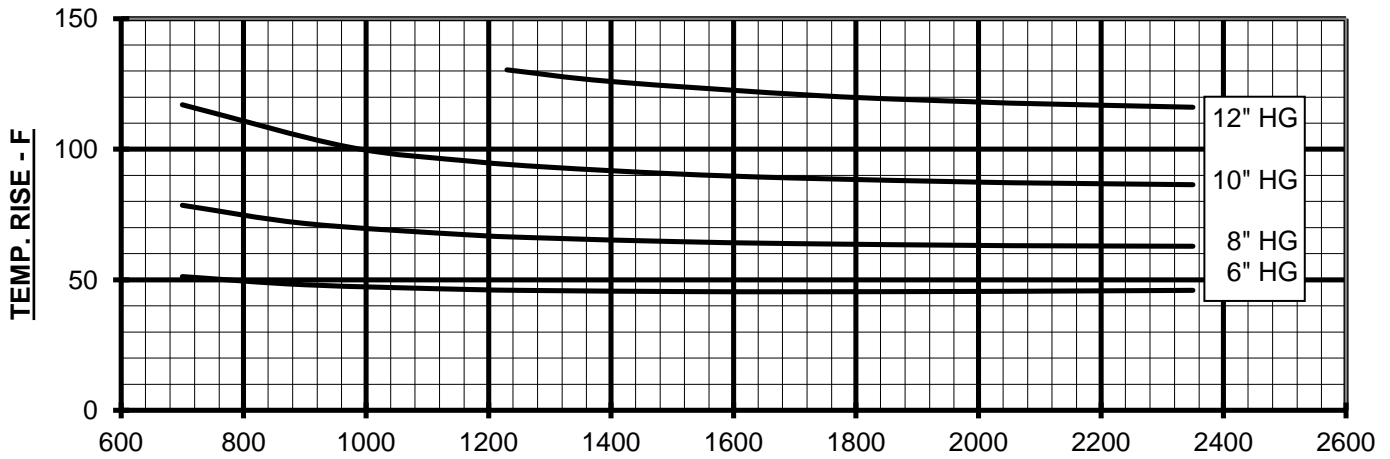

WWW.HOWDEN.COM

VACUUM PERFORMANCE
FRAME 615 U-RAI
 MAX. VACUUM = 12" HG
 MAX. SPEED = 2350 RPM

PERFORMANCE BASED ON AIR,
 INLET AT 68°F
 DISCHARGE PRESSURE = 30" HG ABS.
 CURVES GENERATED: DEC-2004

INDUSTRIAL EQUIPMENT • MAJOR STOCKING DISTRIBUTOR
ENGINEERING • SALES • SERVICE • PARTS
 242 POPLAR STREET • P.O. BOX 8053 • TOLEDO, OH 43605 • (419) 691-3571 • FAX (419) 691-1928
 5091 WEST 164TH STREET • CLEVELAND, OHIO 44142 • (216) 265-0666 • FAX (216) 265-0667
 1-800-882-1992 (OHIO TOLL FREE) 1-855-691-0621 (MICHIGAN TOLL FREE)
 www.tomlinequip.com