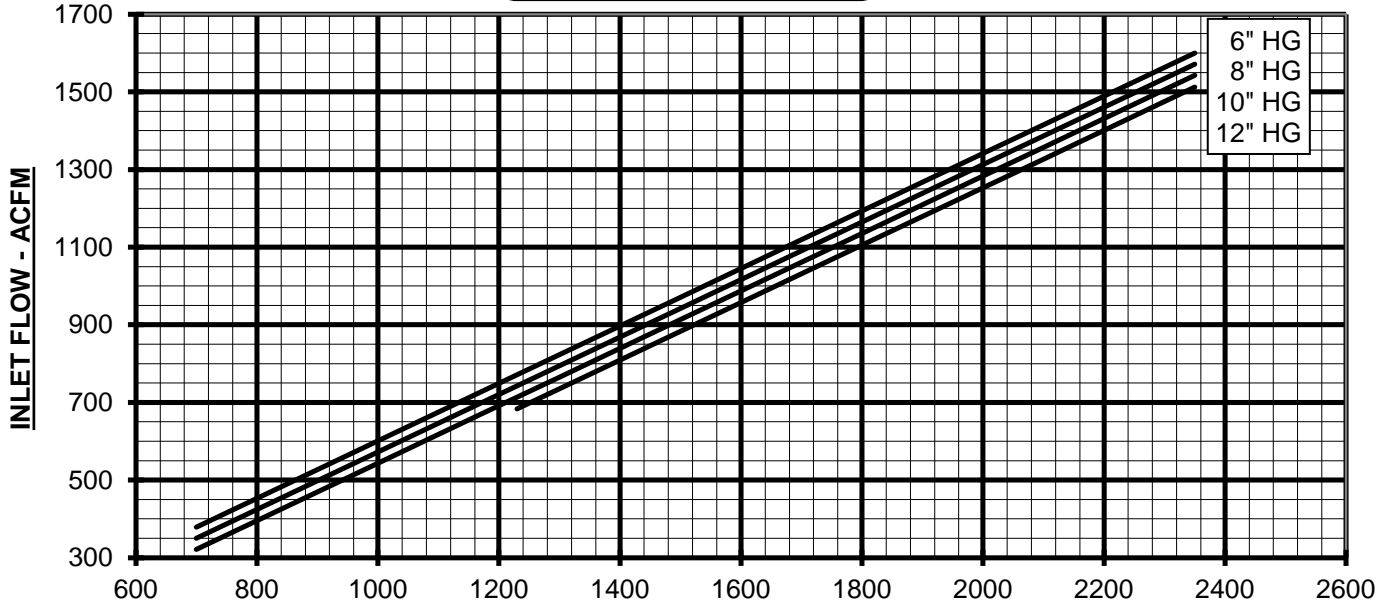

WWW.HOWDEN.COM

VACUUM PERFORMANCE
FRAME 615 U-RAI
 MAX. VACUUM = 12" HG
 MAX. SPEED = 2350 RPM

PERFORMANCE BASED ON AIR,
 INLET AT 68°F
 DISCHARGE PRESSURE = 30" HG ABS.
 CURVES GENERATED: DEC-2004

INDUSTRIAL EQUIPMENT • MAJOR STOCKING DISTRIBUTOR
ENGINEERING • SALES • SERVICE • PARTS
 242 POPLAR STREET • P.O. BOX 8053 • TOLEDO, OH 43605 • (419) 691-3571 • FAX (419) 691-1928
 5091 WEST 164TH STREET • CLEVELAND, OHIO 44142 • (216) 265-0666 • FAX (216) 265-0667
 1-800-882-1992 (OHIO TOLL FREE) 1-855-691-0621 (MICHIGAN TOLL FREE)
 www.tomlinequip.com