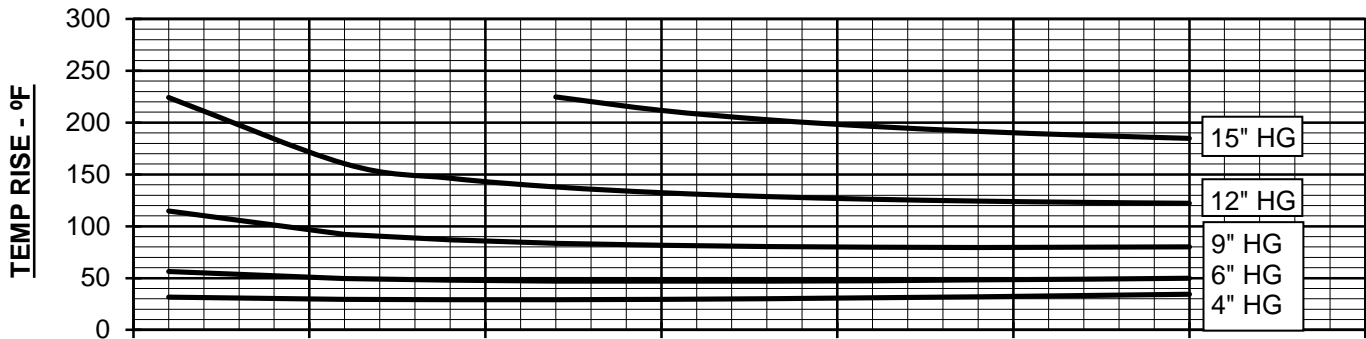

WWW.HOWDEN.COM

VACUUM PERFORMANCE
418 RAM/RAM-J BLOWER
 MAX. VACUUM = 15" HG
 MAX. SPEED = 4000 RPM

PERFORMANCE BASED ON AIR
 INLET TEMPERATURE = 68°F
 DISCHARGE PRESSURE = 30" HGA
 CURVES GENERATED: MAY-1997