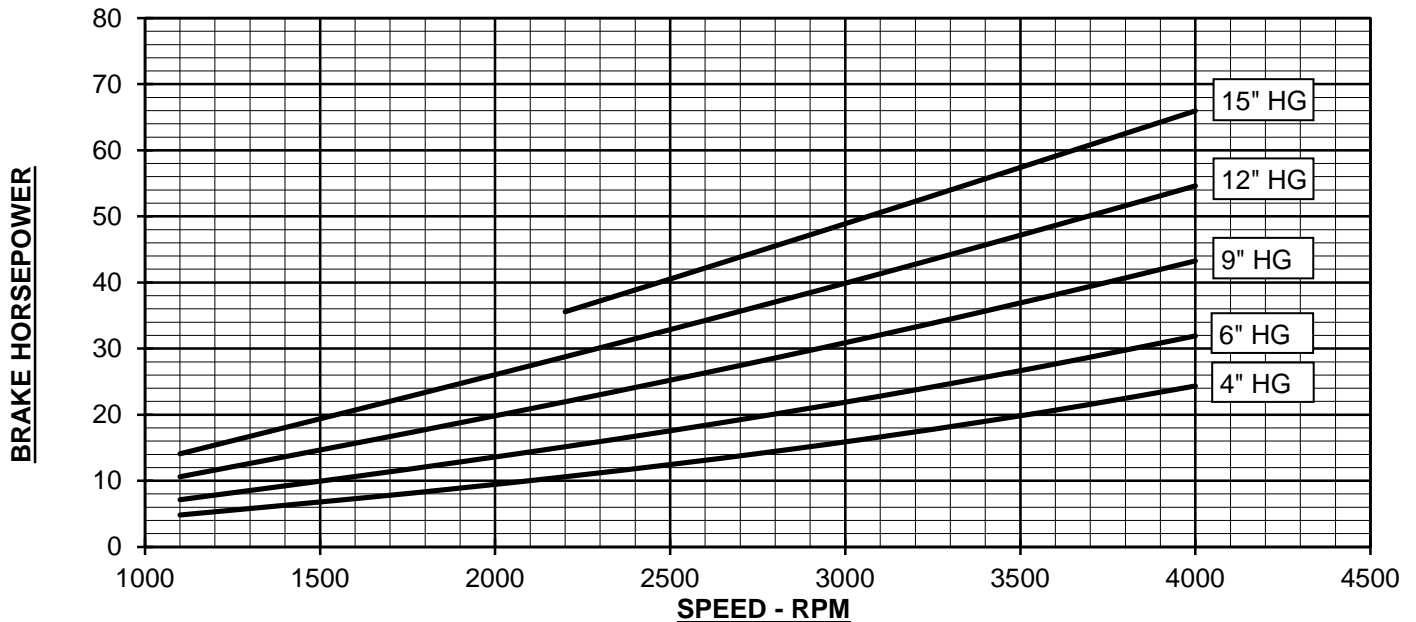

WWW.HOWDEN.COM

VACUUM PERFORMANCE
418 RAM/RAM-J BLOWER
 MAX. VACUUM = 15" HG
 MAX. SPEED = 4000 RPM

PERFORMANCE BASED ON AIR
 INLET TEMPERATURE = 68°F
 DISCHARGE PRESSURE = 30" HGA
 CURVES GENERATED: MAY-1997