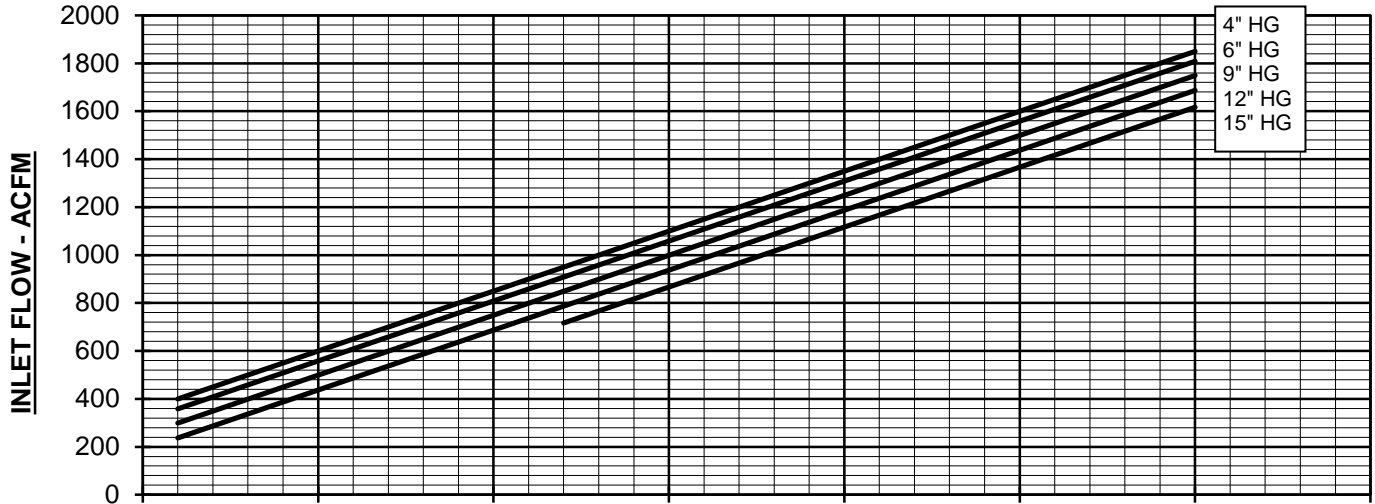

WWW.HOWDEN.COM

VACUUM PERFORMANCE
418 RAM/RAM-J BLOWER
 MAX. VACUUM = 15" HG
 MAX. SPEED = 4000 RPM

PERFORMANCE BASED ON AIR
 INLET TEMPERATURE = 68°F
 DISCHARGE PRESSURE = 30" HGA
 CURVES GENERATED: MAY-1997