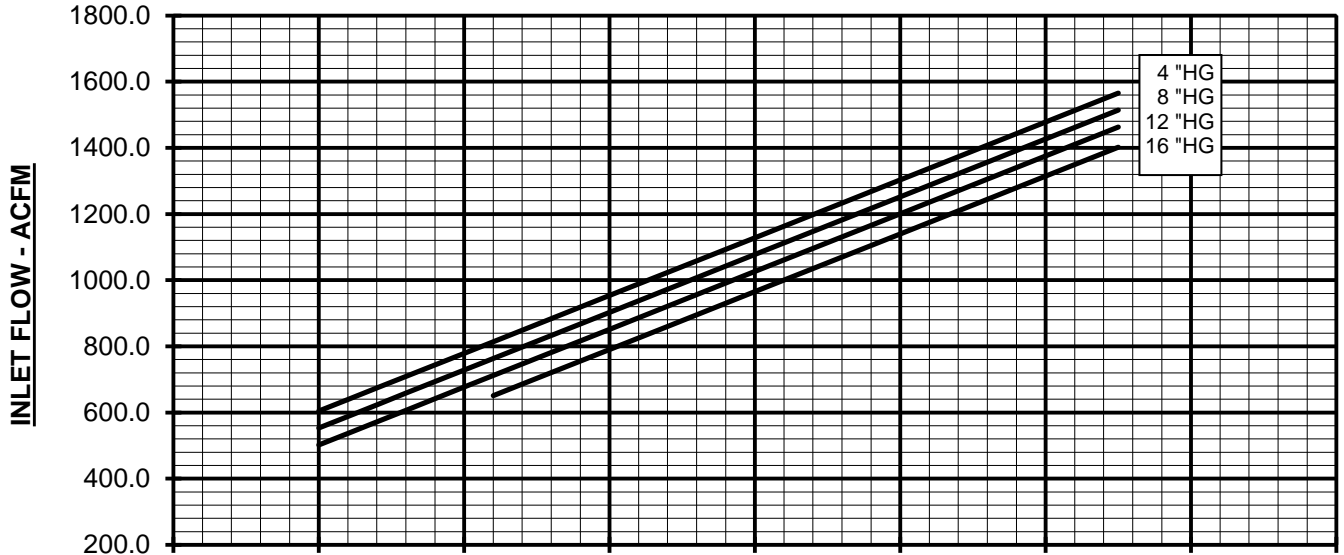

WWW.HOWDEN.COM

**VACUUM PERFORMANCE**  
**416 TRI-RAM BLOWER**  
 MAX. VACUUM = 16" HG  
 MAX. SPEED = 4750 RPM

PERFORMANCE BASED ON AIR  
 INLET TEMPERATURE = 68°F  
 DISCHARGE PRESSURE = 30" HGA  
 CURVES GENERATED: JUN-2015