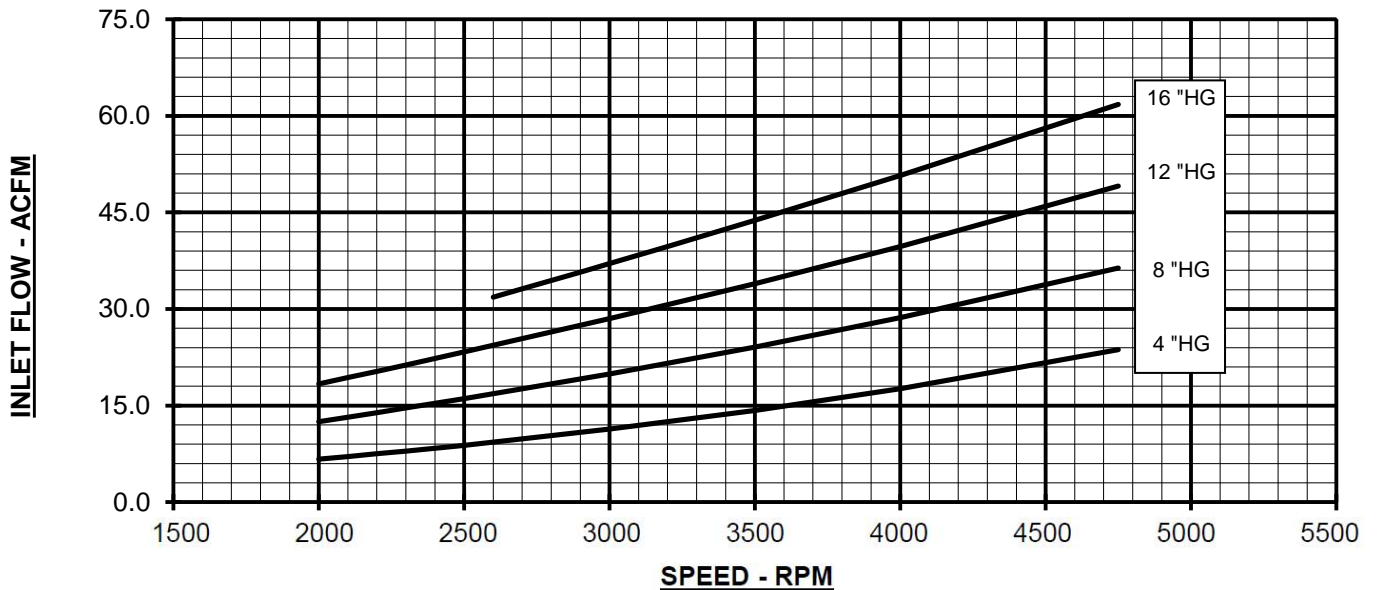

WWW.HOWDEN.COM

**VACUUM PERFORMANCE**  
**416 TRI-RAM BLOWER**  
 MAX. VACUUM = 16" HG  
 MAX. SPEED = 4750 RPM

PERFORMANCE BASED ON AIR  
 INLET TEMPERATURE = 68°F  
 DISCHARGE PRESSURE = 30" HGA  
 CURVES GENERATED: JUN-2015