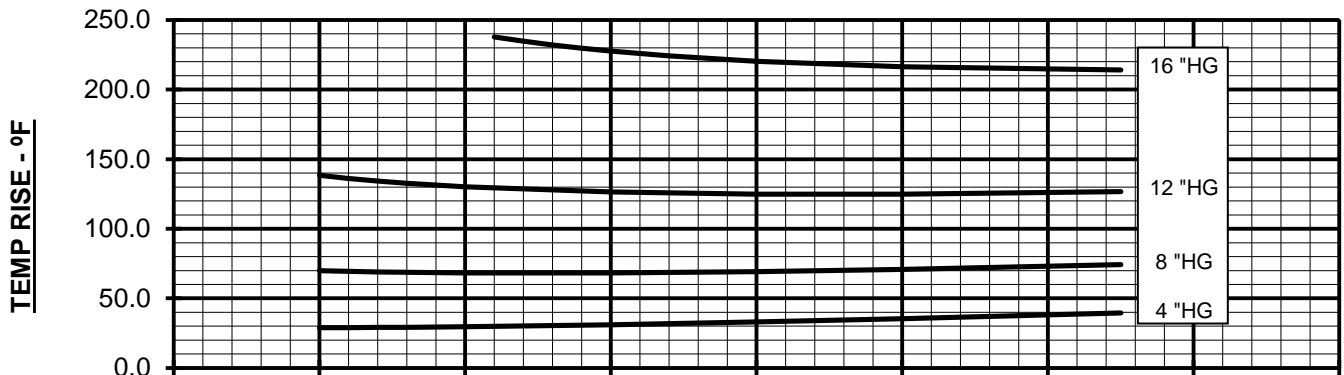

WWW.HOWDEN.COM

**VACUUM PERFORMANCE**  
**416 TRI-RAM BLOWER**  
 MAX. VACUUM = 16" HG  
 MAX. SPEED = 4750 RPM

PERFORMANCE BASED ON AIR  
 INLET TEMPERATURE = 68°F  
 DISCHARGE PRESSURE = 30" HGA  
 CURVES GENERATED: JUN-2015