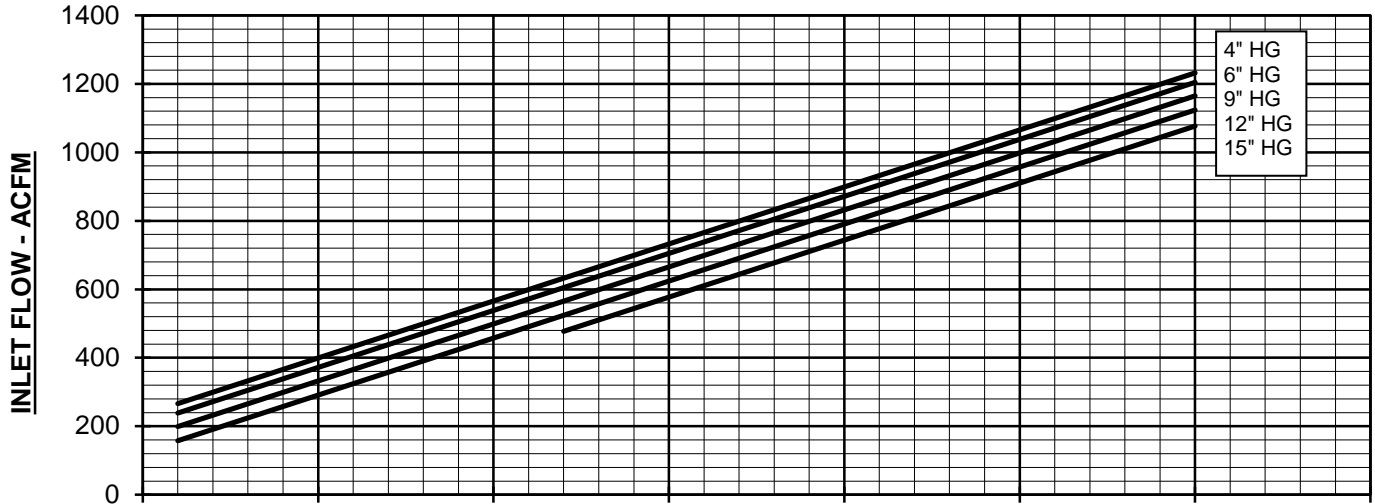

WWW.HOWDEN.COM

**VACUUM PERFORMANCE**  
**412 RAM/RAM-J BLOWER**  
 MAX. VACUUM = 15" HG  
 MAX. SPEED = 4000 RPM

PERFORMANCE BASED ON AIR  
 INLET TEMPERATURE = 68°F  
 DISCHARGE PRESSURE = 30" HGA  
 CURVES GENERATED: MAY-1997