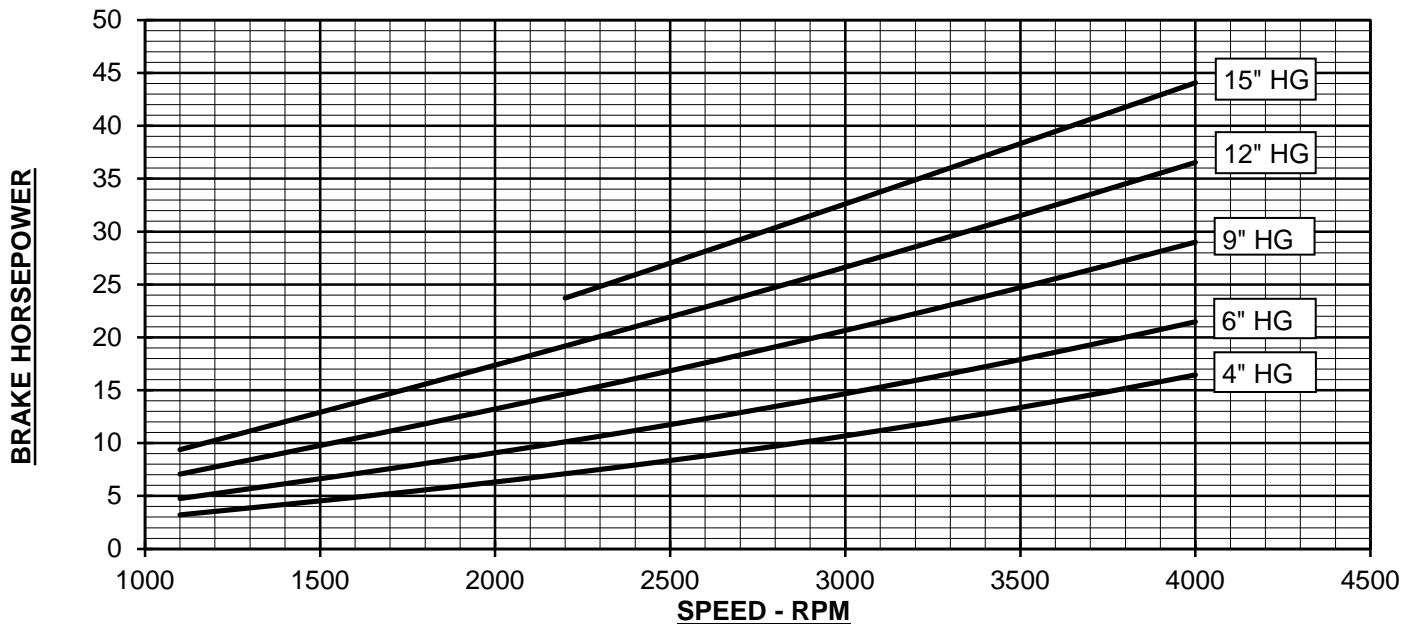

WWW.HOWDEN.COM

**VACUUM PERFORMANCE**  
**412 RAM/RAM-J BLOWER**  
 MAX. VACUUM = 15" HG  
 MAX. SPEED = 4000 RPM

PERFORMANCE BASED ON AIR  
 INLET TEMPERATURE = 68°F  
 DISCHARGE PRESSURE = 30" HGA  
 CURVES GENERATED: MAY-1997