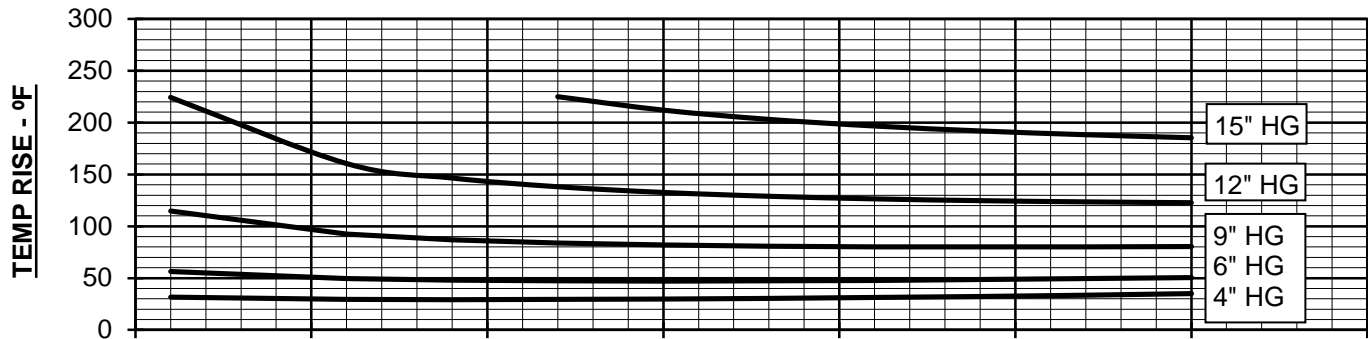

WWW.HOWDEN.COM

**VACUUM PERFORMANCE**  
**412 RAM/RAM-J BLOWER**  
 MAX. VACUUM = 15" HG  
 MAX. SPEED = 4000 RPM

PERFORMANCE BASED ON AIR  
 INLET TEMPERATURE = 68°F  
 DISCHARGE PRESSURE = 30" HGA  
 CURVES GENERATED: MAY-1997