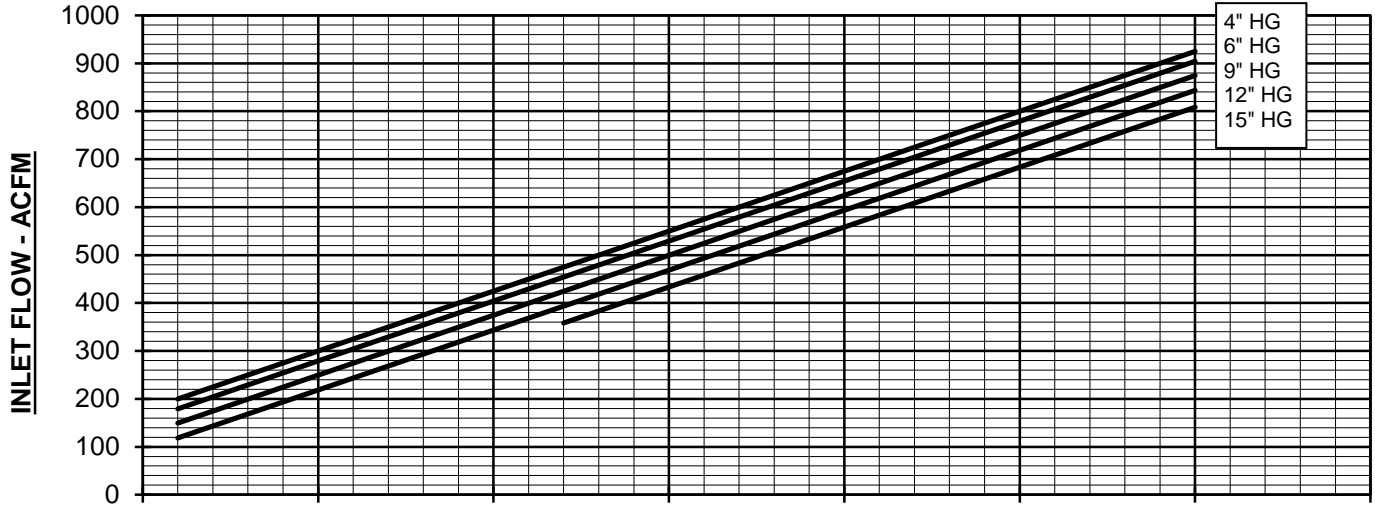

WWW.HOWDEN.COM

**VACUUM PERFORMANCE**  
**409 RAM/RAM-J BLOWER**  
 MAX. VACUUM = 15" HG  
 MAX. SPEED = 4000 RPM

PERFORMANCE BASED ON AIR  
 INLET TEMPERATURE = 68°F  
 DISCHARGE PRESSURE = 30" HGA  
 CURVES GENERATED: MAY-1997