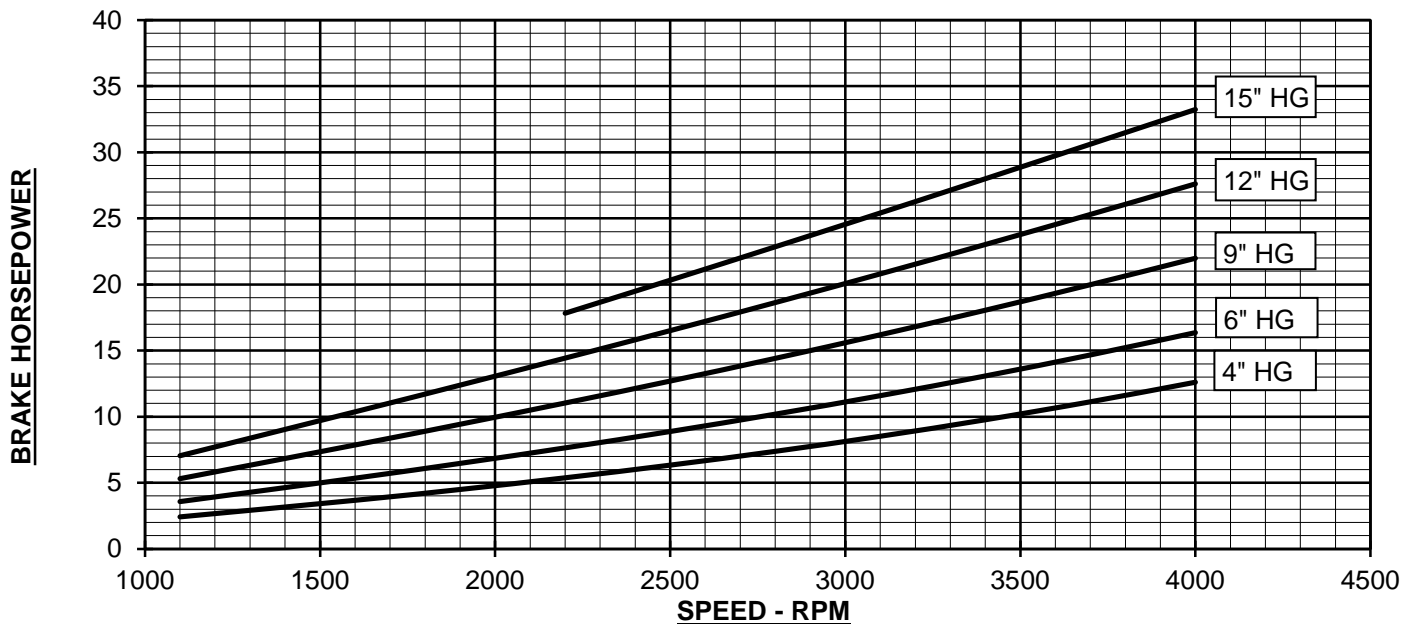

WWW.HOWDEN.COM

**VACUUM PERFORMANCE**  
**409 RAM/RAM-J BLOWER**  
 MAX. VACUUM = 15" HG  
 MAX. SPEED = 4000 RPM

PERFORMANCE BASED ON AIR  
 INLET TEMPERATURE = 68°F  
 DISCHARGE PRESSURE = 30" HGA  
 CURVES GENERATED: MAY-1997