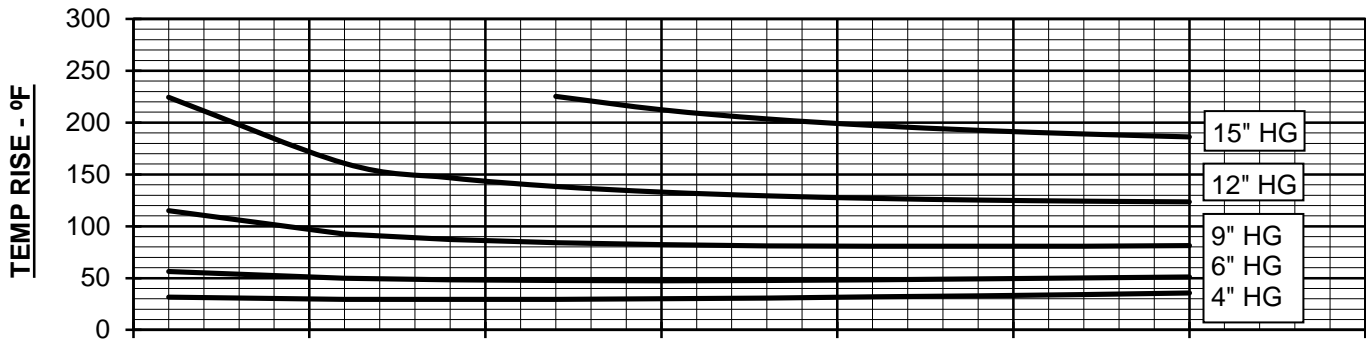

WWW.HOWDEN.COM

**VACUUM PERFORMANCE**  
**409 RAM/RAM-J BLOWER**  
 MAX. VACUUM = 15" HG  
 MAX. SPEED = 4000 RPM

PERFORMANCE BASED ON AIR  
 INLET TEMPERATURE = 68°F  
 DISCHARGE PRESSURE = 30" HGA  
 CURVES GENERATED: MAY-1997