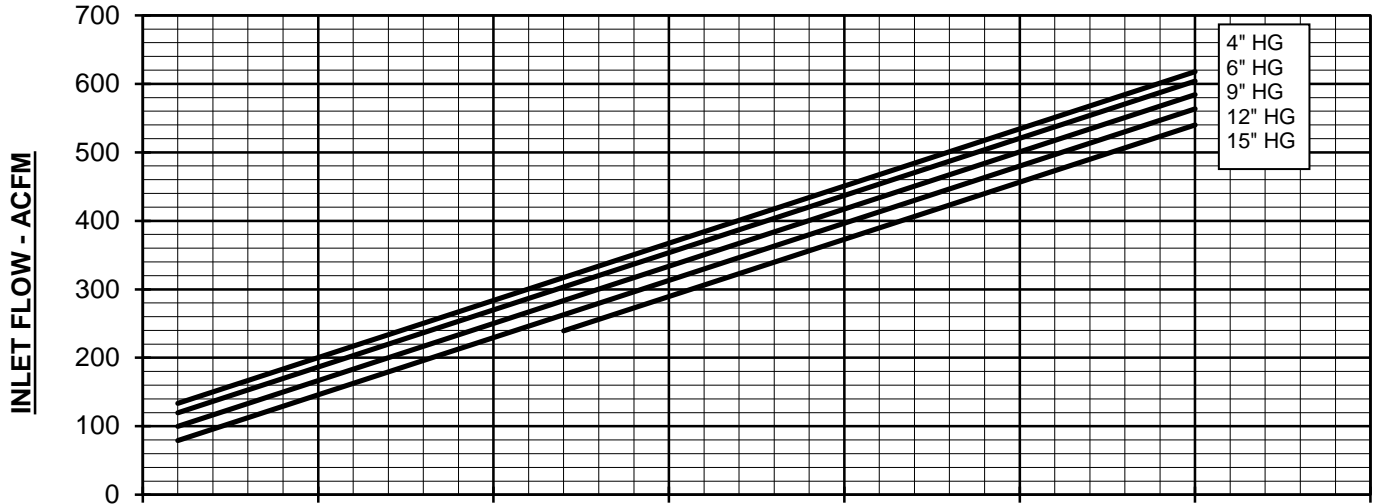

WWW.HOWDEN.COM

VACUUM PERFORMANCE
406 RAM/RAM-J BLOWER
 MAX. VACUUM = 15" HG
 MAX. SPEED = 4000 RPM

PERFORMANCE BASED ON AIR
 INLET TEMPERATURE = 68°F
 DISCHARGE PRESSURE = 30" HGA
 CURVES GENERATED: MAY-1997