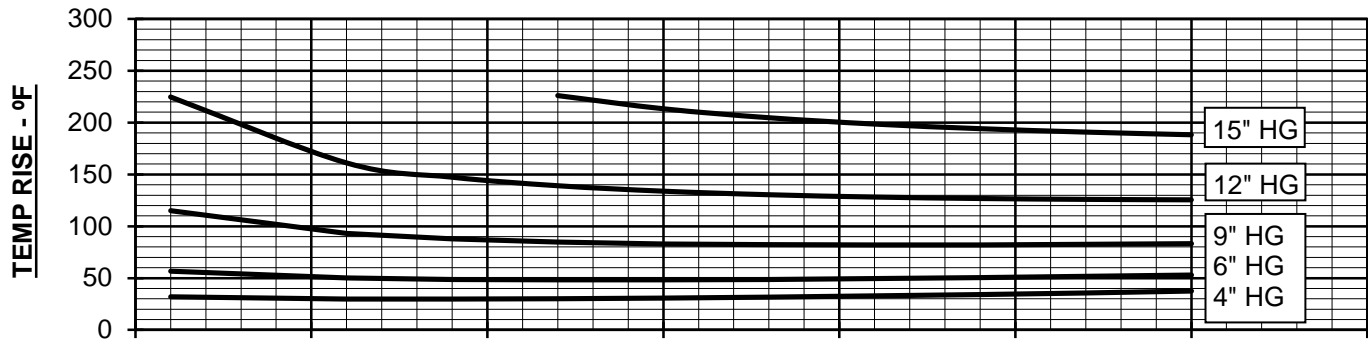

WWW.HOWDEN.COM

VACUUM PERFORMANCE
406 RAM/RAM-J BLOWER
 MAX. VACUUM = 15" HG
 MAX. SPEED = 4000 RPM

PERFORMANCE BASED ON AIR
 INLET TEMPERATURE = 68°F
 DISCHARGE PRESSURE = 30" HGA
 CURVES GENERATED: MAY-1997