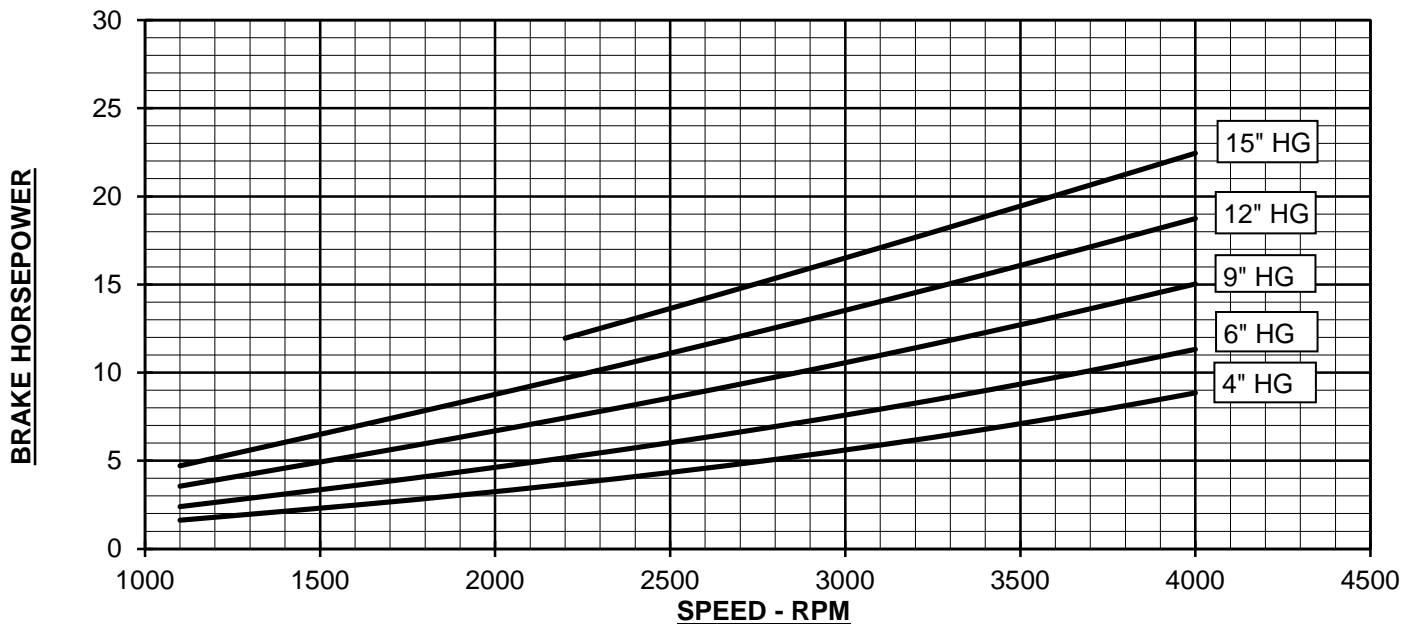

WWW.HOWDEN.COM

VACUUM PERFORMANCE
406 RAM/RAM-J BLOWER
 MAX. VACUUM = 15" HG
 MAX. SPEED = 4000 RPM

PERFORMANCE BASED ON AIR
 INLET TEMPERATURE = 68°F
 DISCHARGE PRESSURE = 30" HGA
 CURVES GENERATED: MAY-1997