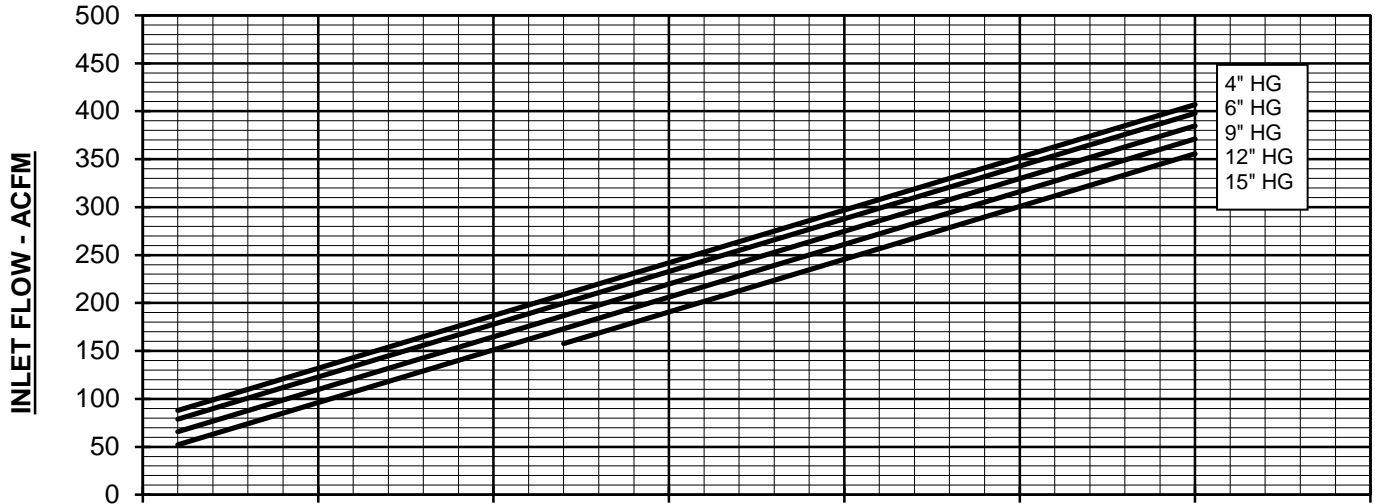

WWW.HOWDEN.COM

VACUUM PERFORMANCE
404 RAM/RAM-J BLOWER
 MAX. VACUUM = 15" HG
 MAX. SPEED = 4000 RPM

PERFORMANCE BASED ON AIR
 INLET TEMPERATURE = 68°F
 DISCHARGE PRESSURE = 30" HGA
 CURVES GENERATED: MAY-1997