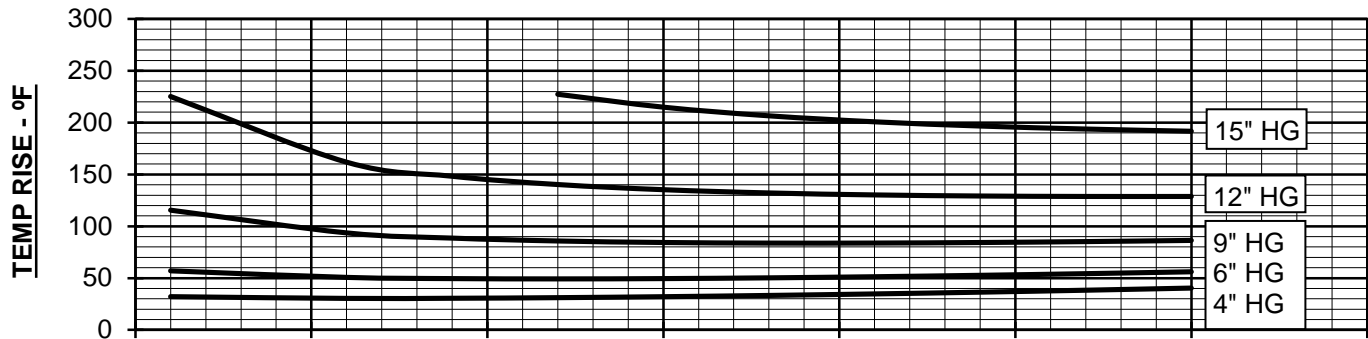

WWW.HOWDEN.COM

VACUUM PERFORMANCE
404 RAM/RAM-J BLOWER
 MAX. VACUUM = 15" HG
 MAX. SPEED = 4000 RPM

PERFORMANCE BASED ON AIR
 INLET TEMPERATURE = 68°F
 DISCHARGE PRESSURE = 30" HGA
 CURVES GENERATED: MAY-1997