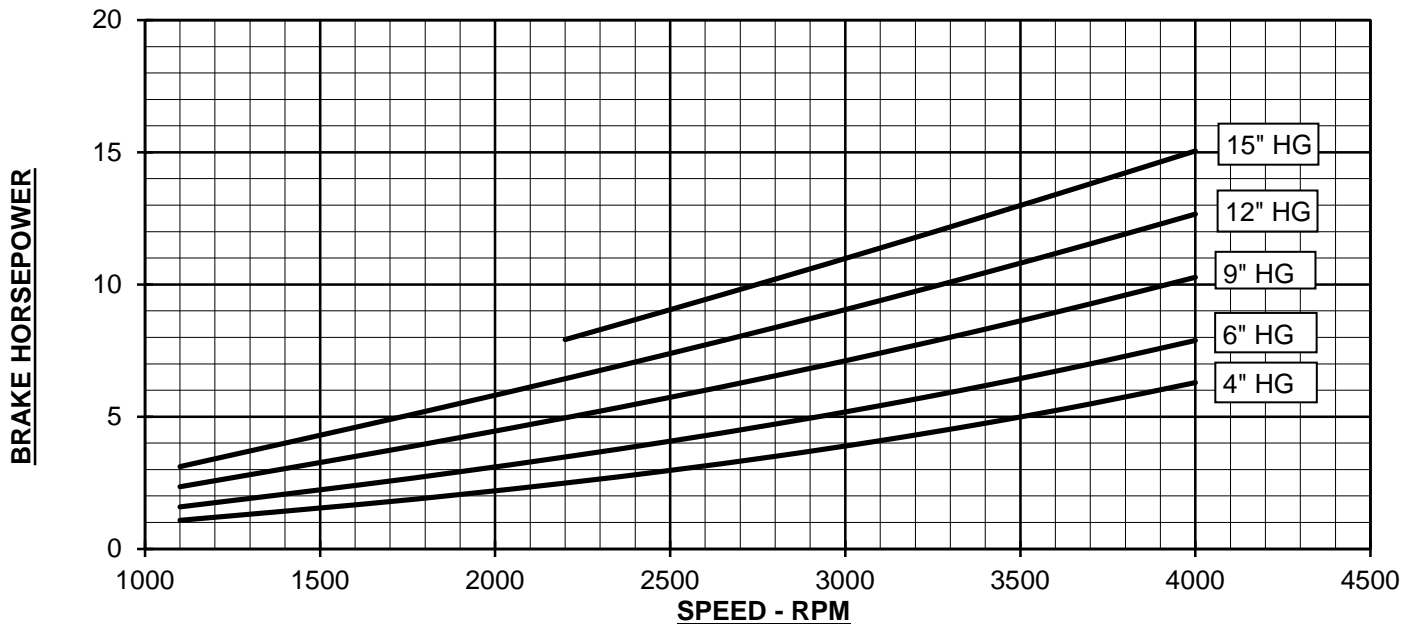

WWW.HOWDEN.COM

VACUUM PERFORMANCE
404 RAM/RAM-J BLOWER
 MAX. VACUUM = 15" HG
 MAX. SPEED = 4000 RPM

PERFORMANCE BASED ON AIR
 INLET TEMPERATURE = 68°F
 DISCHARGE PRESSURE = 30" HGA
 CURVES GENERATED: MAY-1997